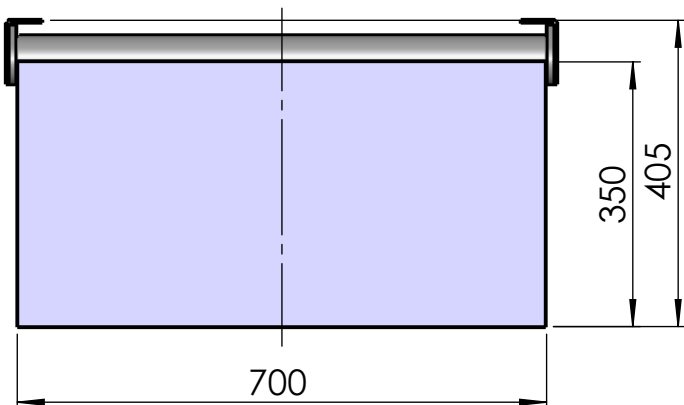

Model 039-06
Fold down table
 broad

Table top is safely fixed both in locked and in operating position by the means of spring tension.

weight 10,0 kg