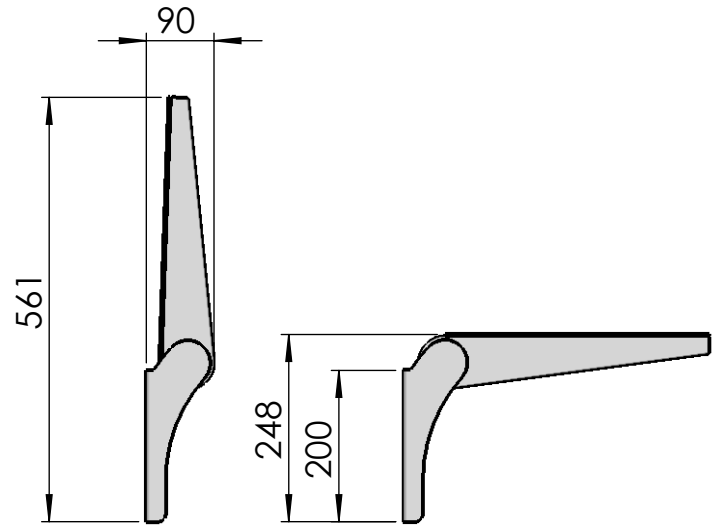

Model 039-06
Fold down table
 broad

Table top is safely fixed both in locked and in operating position by the means of spring tension.

weight 10,0 kg