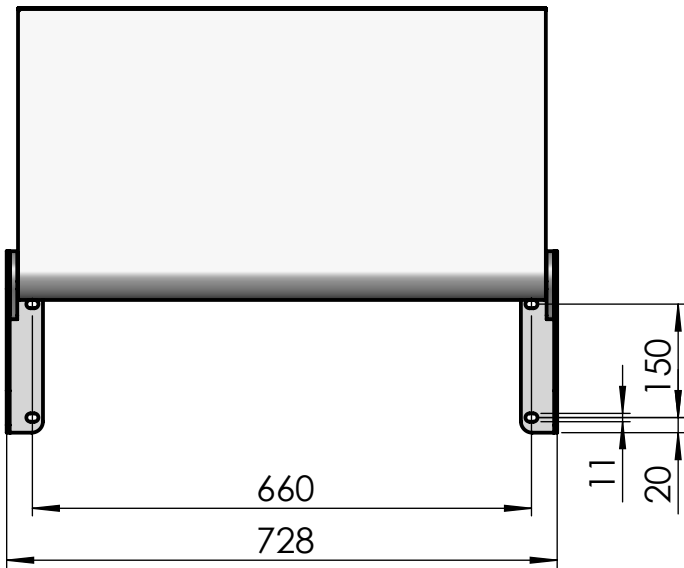

Model 039-06
Fold down table
 broad

Table top is safely fixed both in locked and in operating position by the means of spring tension.

weight 10,0 kg