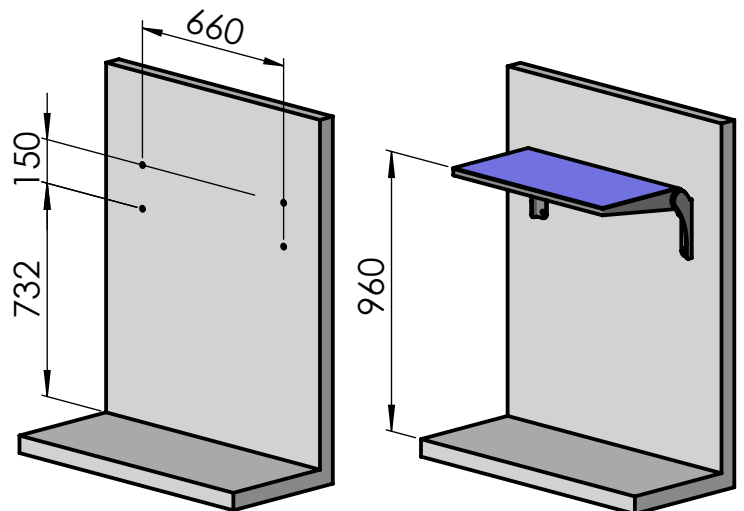

Model 039-06
Fold down table
 broad

Table top is safely fixed both in locked and in operating position by the means of spring tension.

weight 10,0 kg