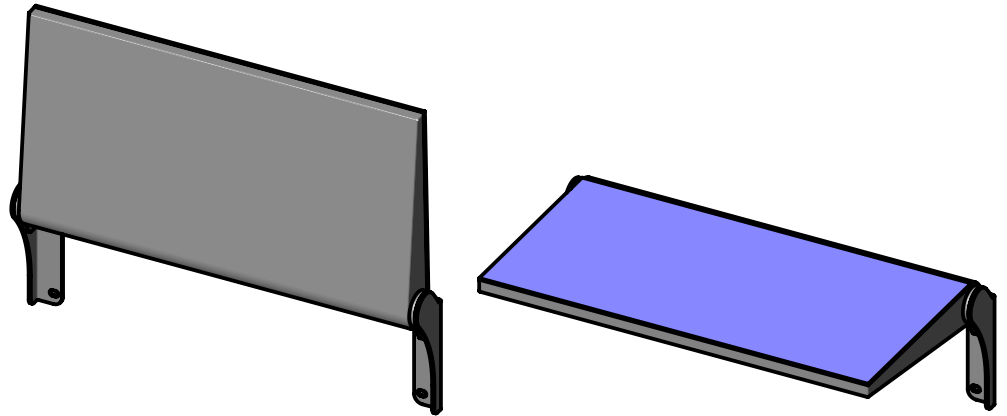

Model 039-06
Fold down table
 broad

Table top is safely fixed both in locked and in operating position by the means of spring tension.

weight 10,0 kg