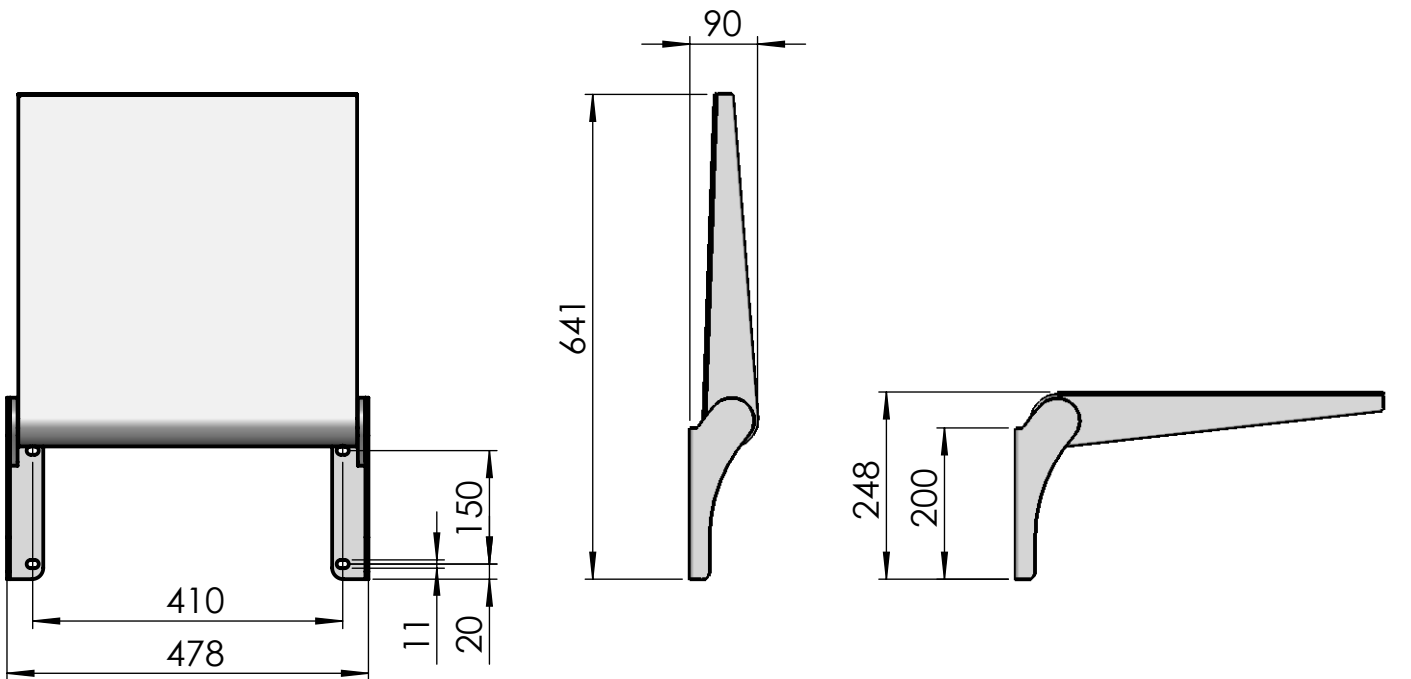

Model 039-05
Fold down table
 deep

Table top is safely fixed both in locked and in operating position by the means of spring tension.

weight 8,8 kg