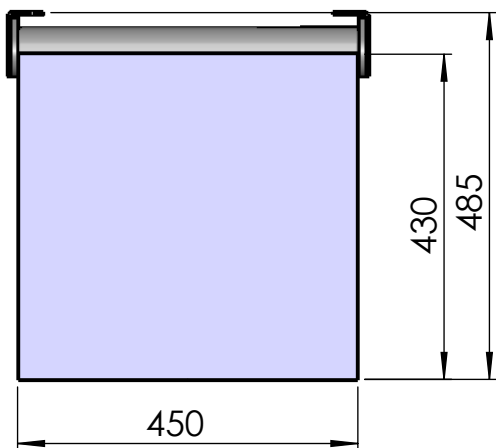

Model 039-05
Fold down table
 deep

Table top is safely fixed both in locked and in operating position by the means of spring tension.

weight 8,8 kg