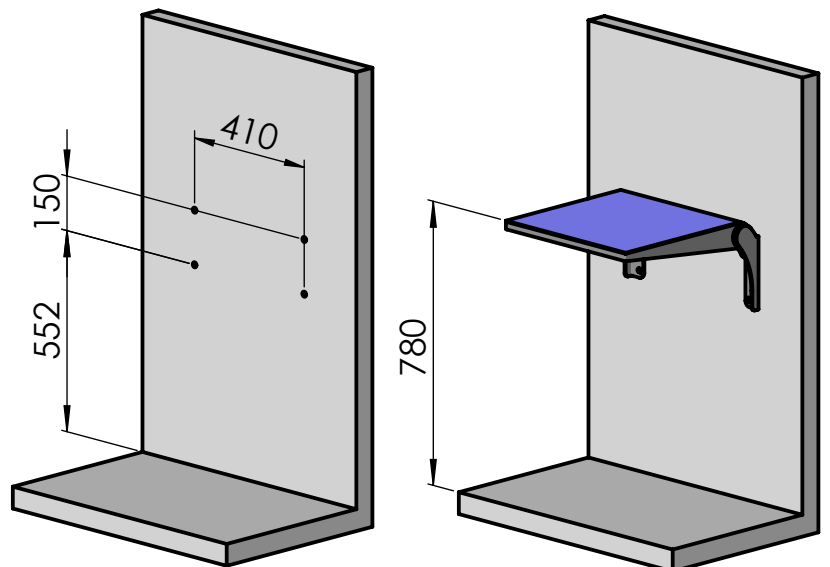

Model 039-05
Fold down table
 deep

Table top is safely fixed both in locked and in operating position by the means of spring tension.

weight 8,8 kg