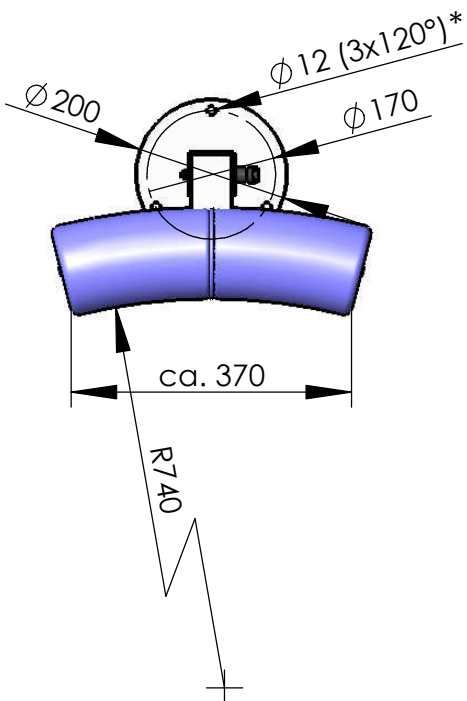

Model 102-06
Standing seat
 with variable height

max. permissible load 150 kg

* for 3 screws M10