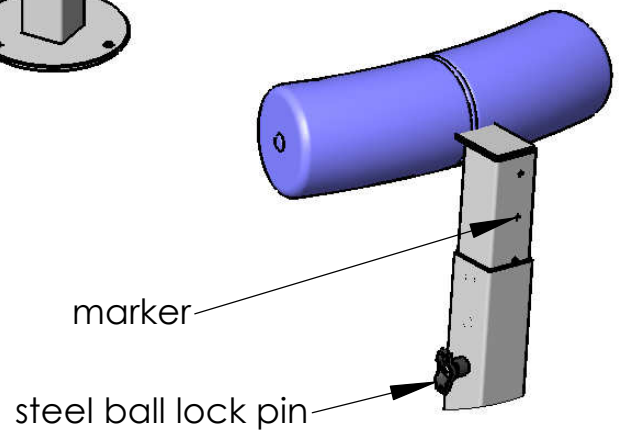

Model 102-06
Standing seat
 with variable height

max. permissible load 150 kg

* for 3 screws M10