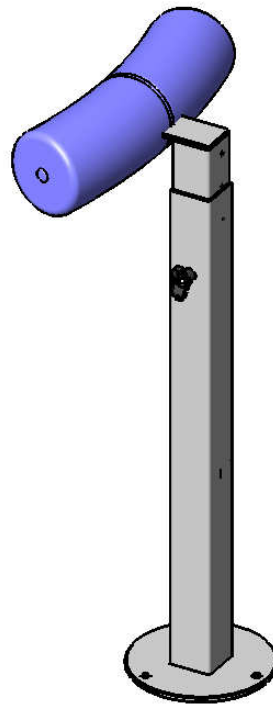

Model 102-06
Standing seat
 with variable height

max. permissible load 150 kg

* for 3 screws M10