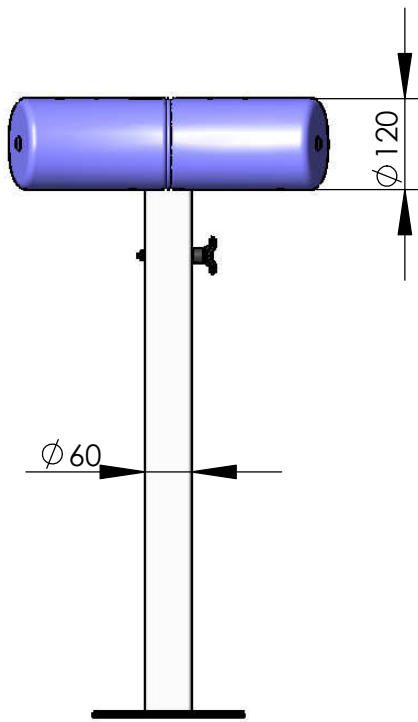

Model 102-06
Standing seat
 with variable height

max. permissible load 150 kg

* for 3 screws M10