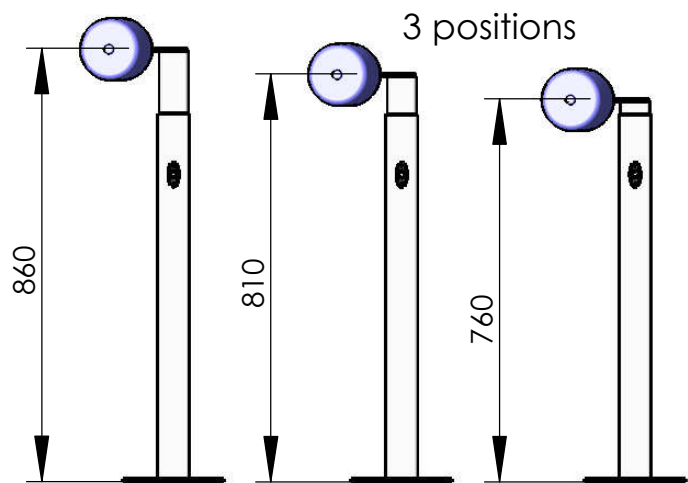

Model 102-06
Standing seat
 with variable height

max. permissible load 150 kg

* for 3 screws M10