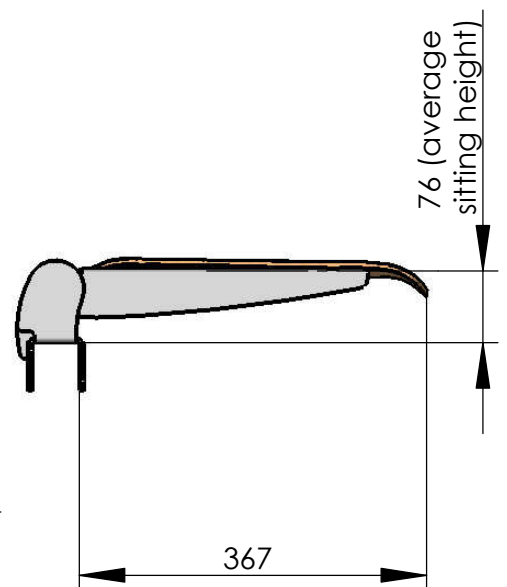

Model 007-84
Fold down seat Woodie
 tube mounted

recommended dimensions
 of support by customers