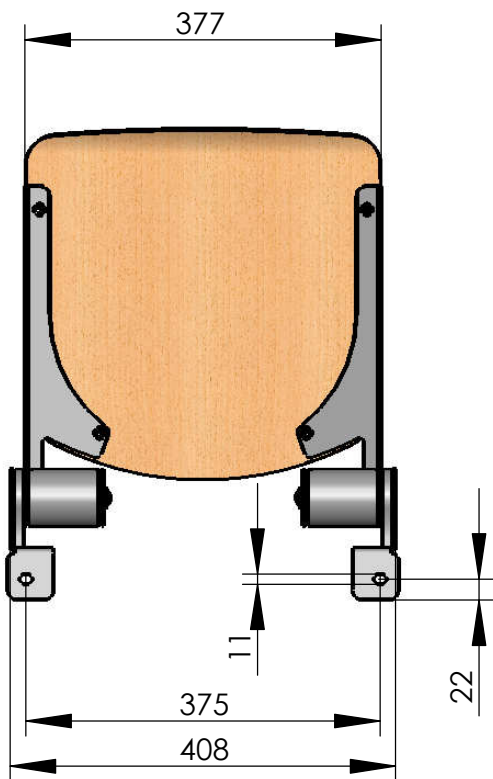

Model 007-84
Fold down seat Woodie
 tube mounted

recommended dimensions
 of support by customers