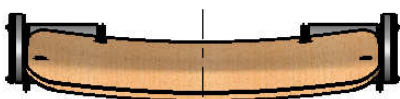

Model 007-84
Fold down seat Woodie
 tube mounted

recommended dimensions
 of support by customers