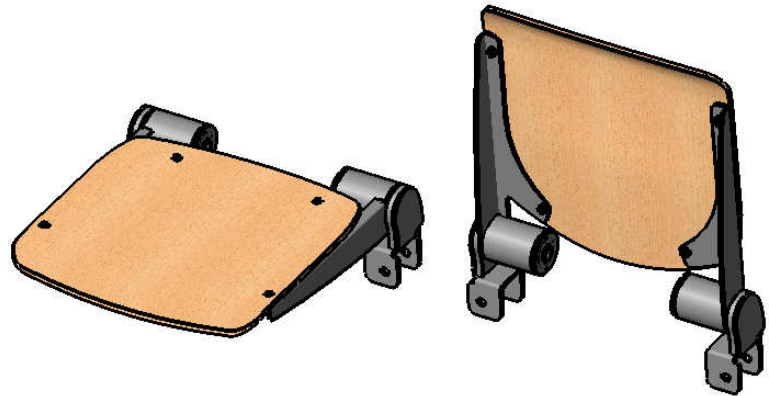

Model 007-84
Fold down seat Woodie
 tube mounted

recommended dimensions
 of support by customers