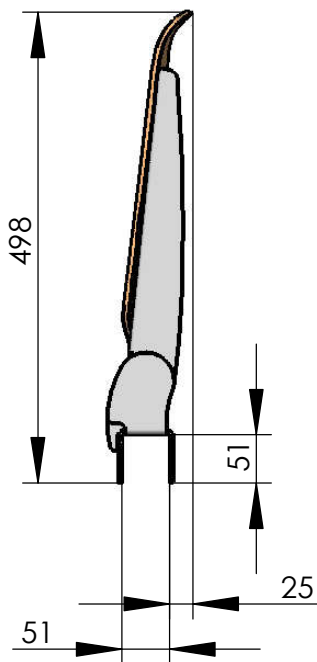

Model 007-84
Fold down seat Woodie
 tube mounted

recommended dimensions
 of support by customers