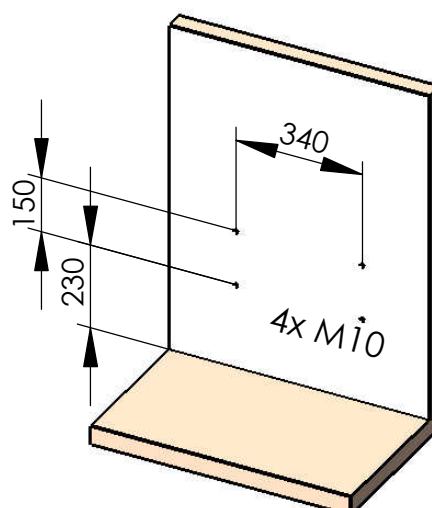

Model 007-81
Fold down seat Woodie
 wall mounted

recommended hole pattern