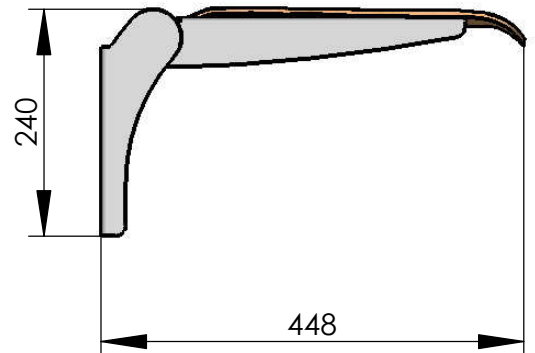

Model 007-81
Fold down seat Woodie
 wall mounted

recommended hole pattern