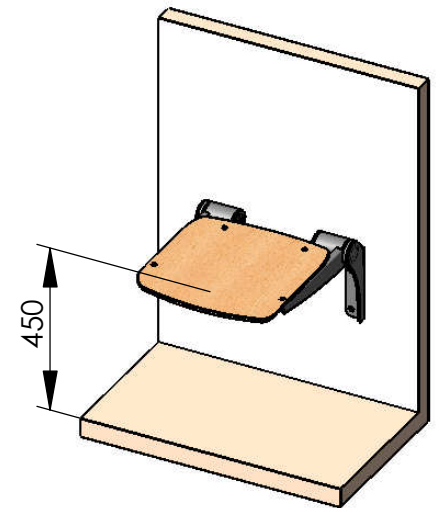

Model 007-81
Fold down seat Woodie
 wall mounted

recommended hole pattern