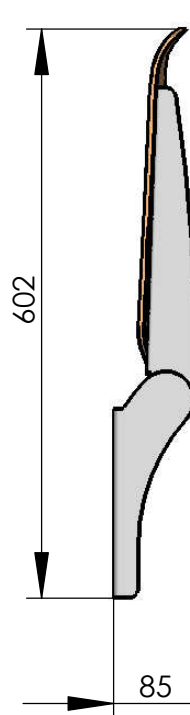

Model 007-81
Fold down seat Woodie
 wall mounted

recommended hole pattern