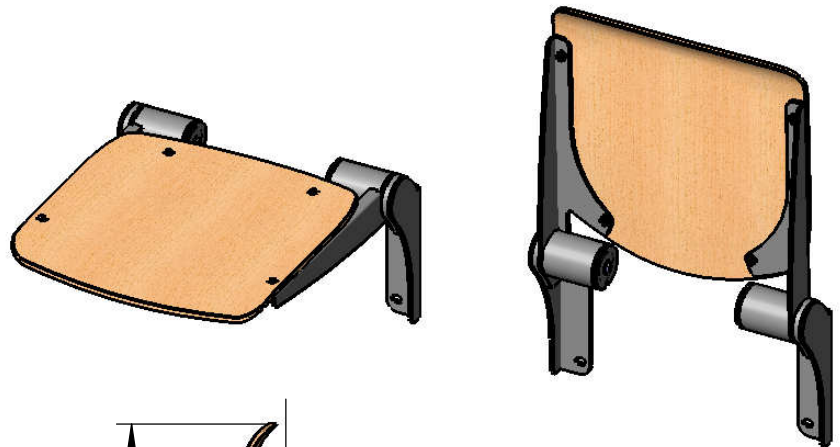

Model 007-81
Fold down seat Woodie
 wall mounted

recommended hole pattern