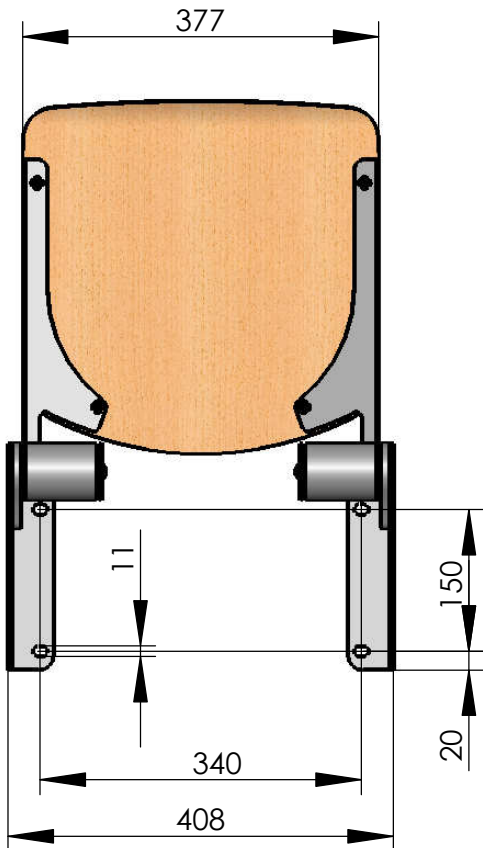

Model 007-81
Fold down seat Woodie
 wall mounted

recommended hole pattern