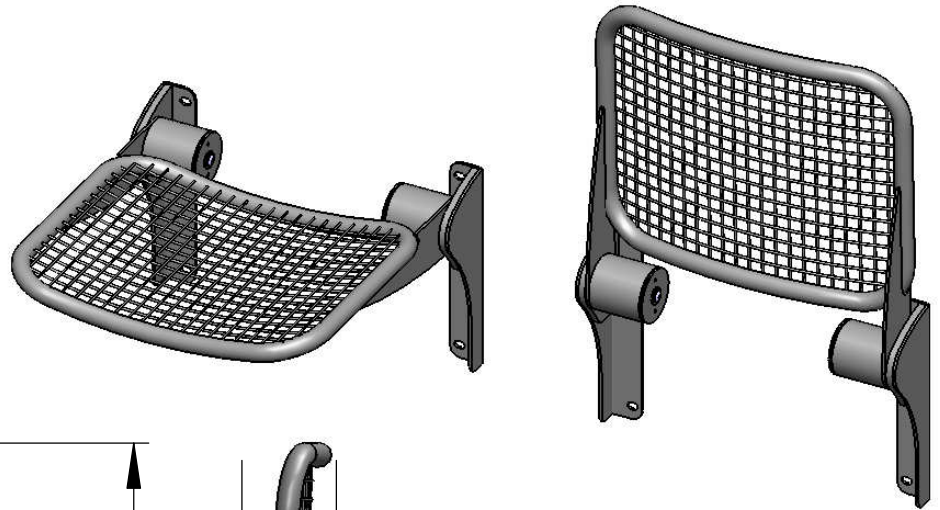

Model 124-13

**Fold down seat Palati with wire-mesh sitting surface "XXL"
 wall mounted**

recommended hole pattern