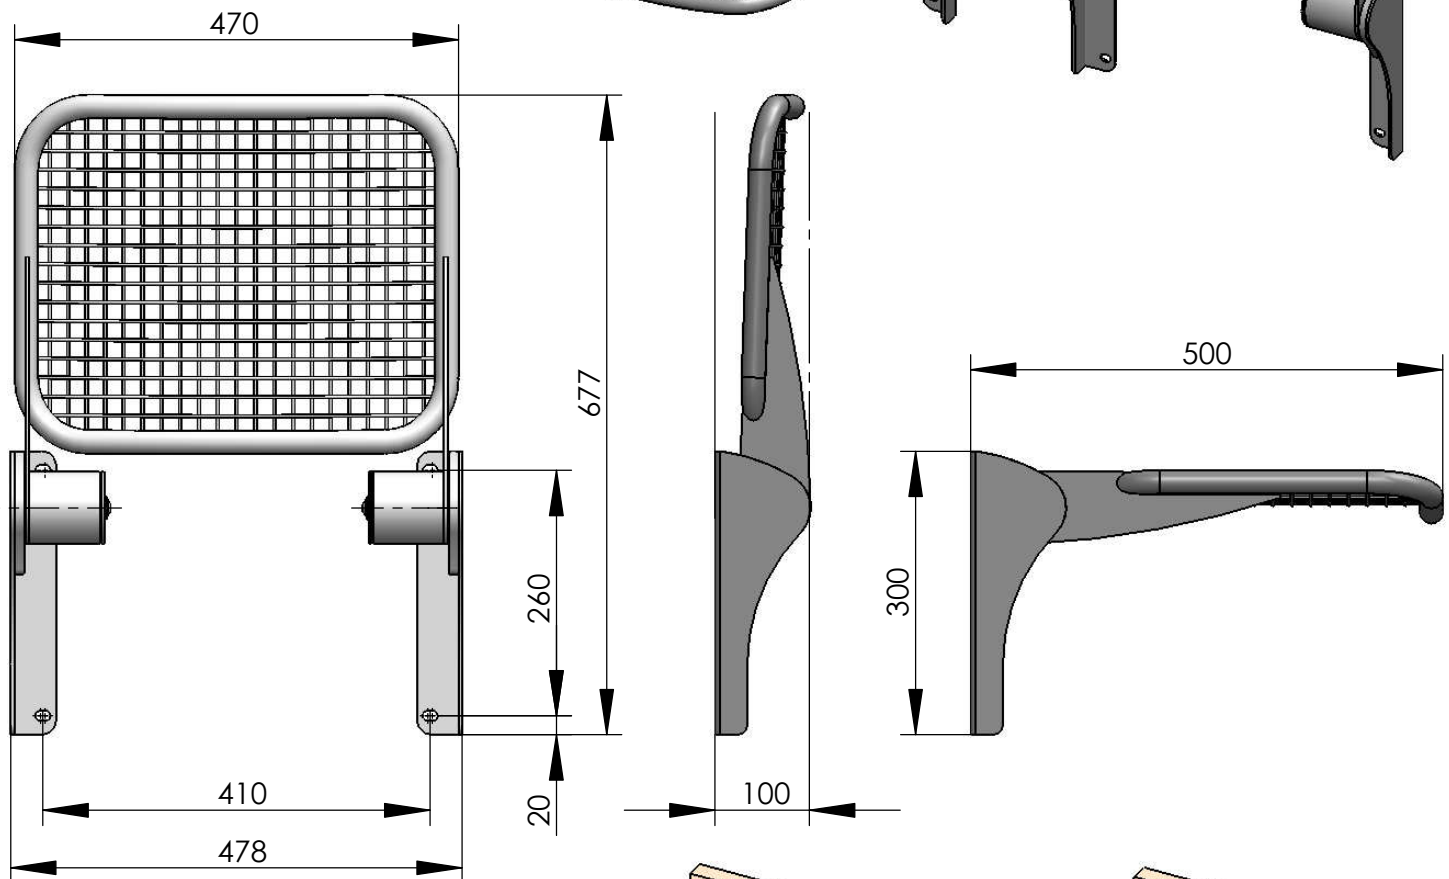

Model 124-13

**Fold down seat Palati with wire-mesh sitting surface "XXL"
 wall mounted**

recommended hole pattern