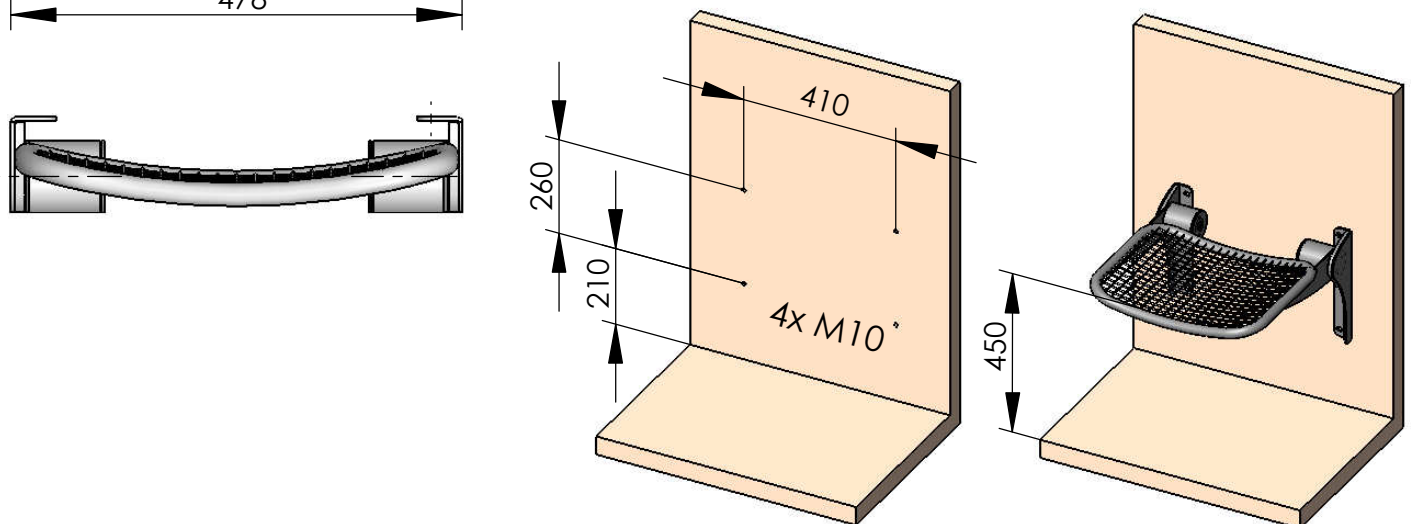

Model 124-13

**Fold down seat Palati with wire-mesh sitting surface "XXL"
 wall mounted**

recommended hole pattern