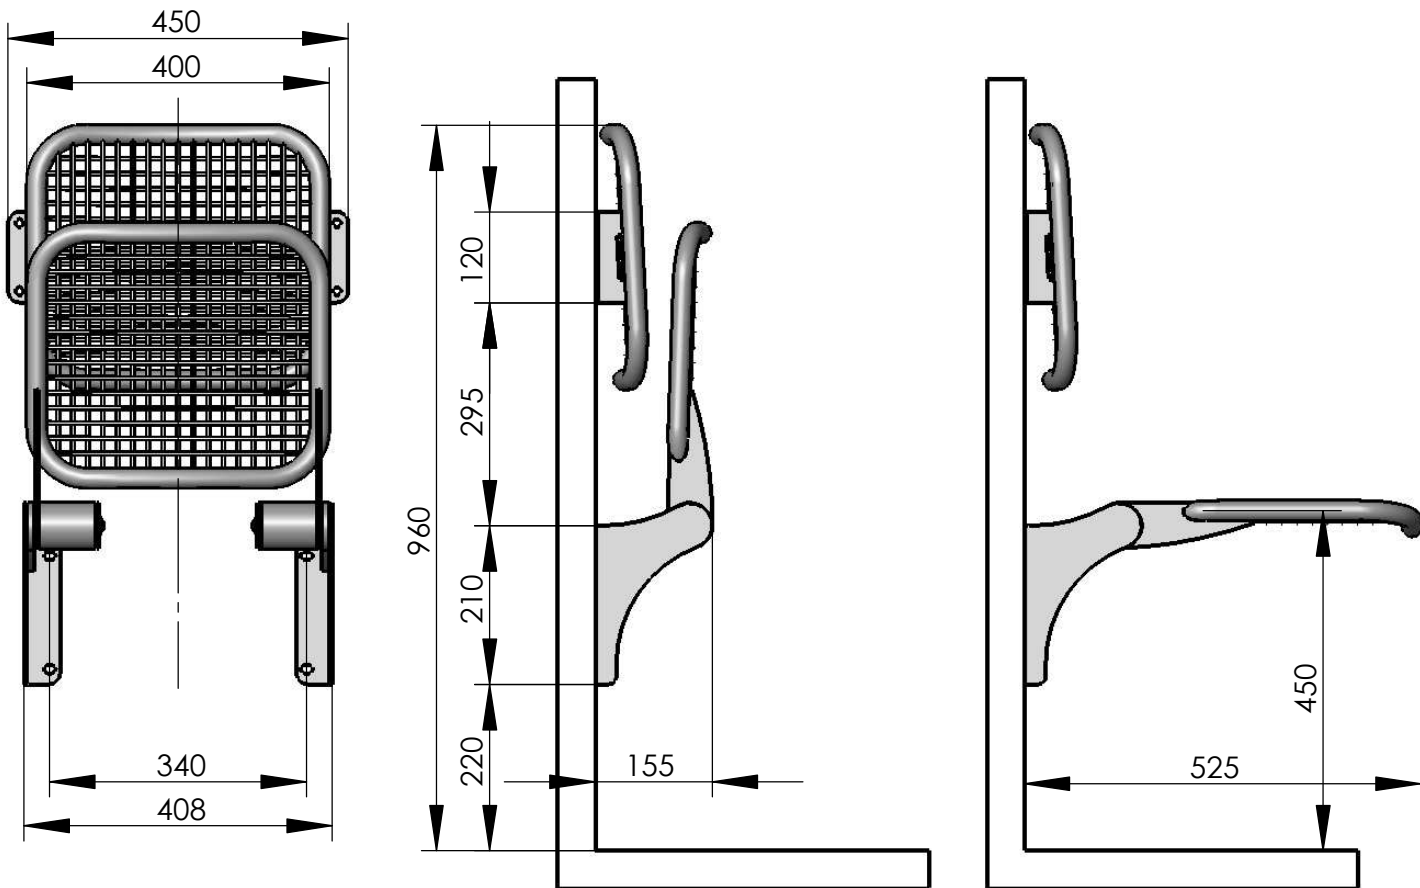

Model 124-10

**Fold down seat Palati with wire-mesh sitting surface and back rest
 wall mounted**

recommended hole pattern