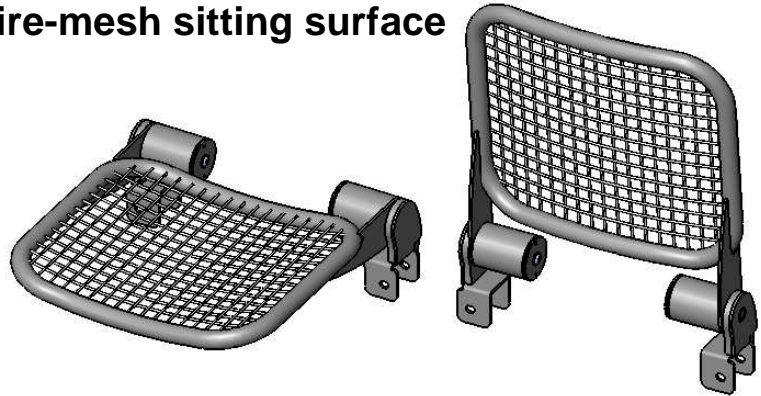

**Model 007-72**

**Fold down seat Palati with wire-mesh sitting surface  
 tube mounted**

recommended dimensions  
 of support by customers