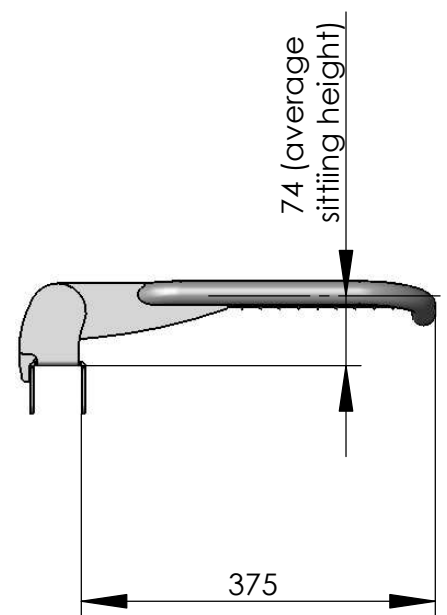

**Model 007-72**

**Fold down seat Palati with wire-mesh sitting surface  
 tube mounted**

recommended dimensions  
 of support by customers