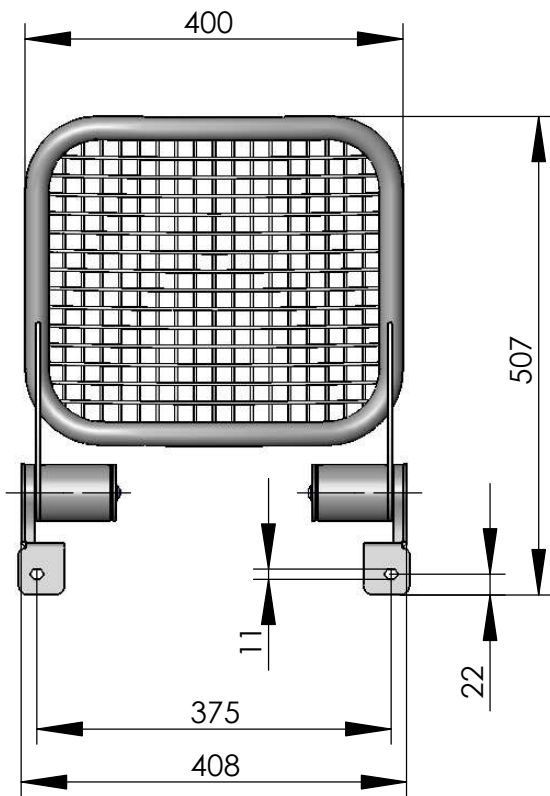

**Model 007-72**

**Fold down seat Palati with wire-mesh sitting surface  
 tube mounted**

recommended dimensions  
 of support by customers