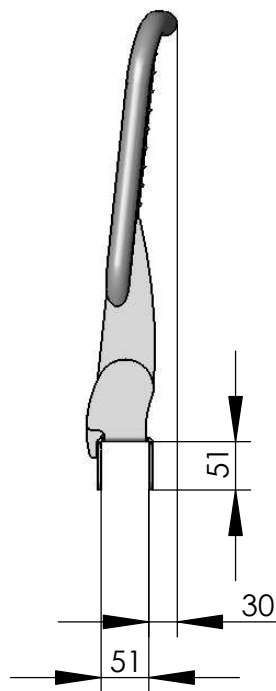

**Model 007-72**

**Fold down seat Palati with wire-mesh sitting surface  
 tube mounted**

recommended dimensions  
 of support by customers