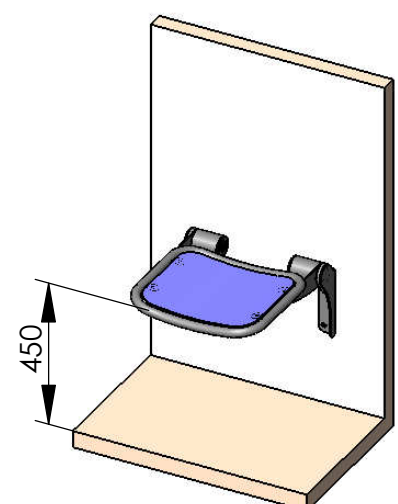

**Model 119-05**

**Fold down seat Palati with smooth aluminium sitting surface  
 wall mounted**

recommended hole pattern