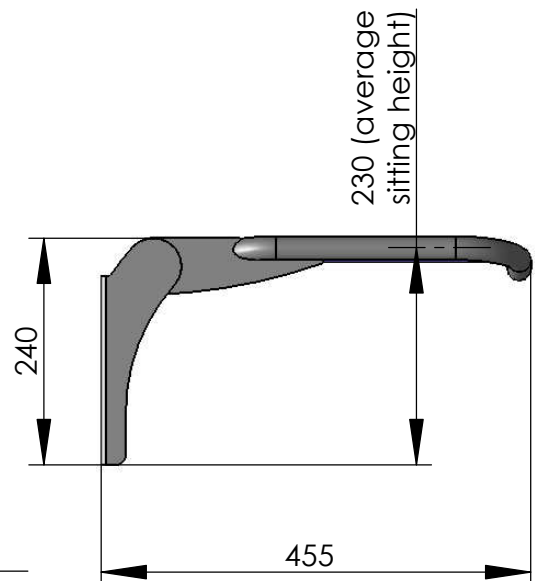

**Model 119-05**

**Fold down seat Palati with smooth aluminium sitting surface  
 wall mounted**

recommended hole pattern