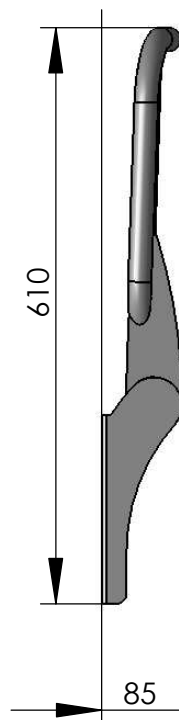

**Model 119-05**

**Fold down seat Palati with smooth aluminium sitting surface  
 wall mounted**

recommended hole pattern