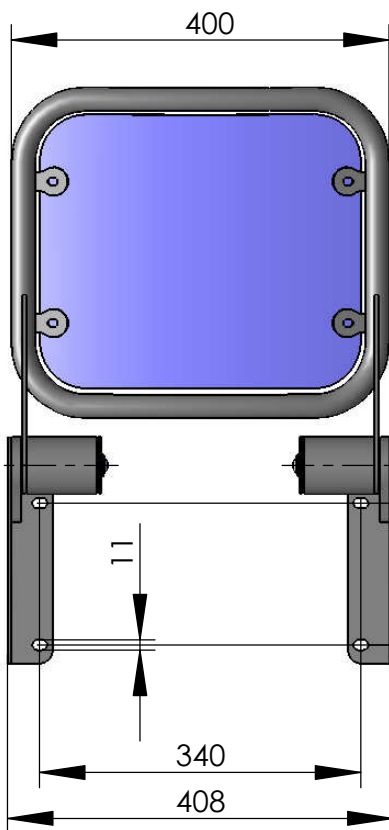

**Model 119-05**

**Fold down seat Palati with smooth aluminium sitting surface  
 wall mounted**

recommended hole pattern