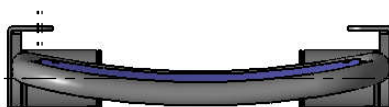

**Model 119-05**

**Fold down seat Palati with smooth aluminium sitting surface  
 wall mounted**

recommended hole pattern