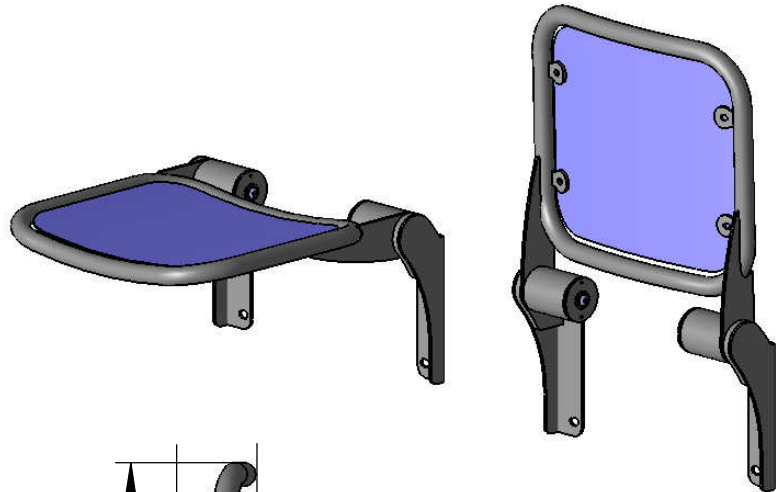

**Model 119-05**

**Fold down seat Palati with smooth aluminium sitting surface  
 wall mounted**

recommended hole pattern