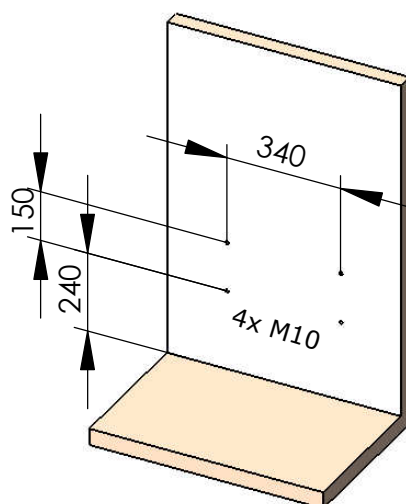

**Model 119-05**

**Fold down seat Palati with smooth aluminium sitting surface  
 wall mounted**

recommended hole pattern