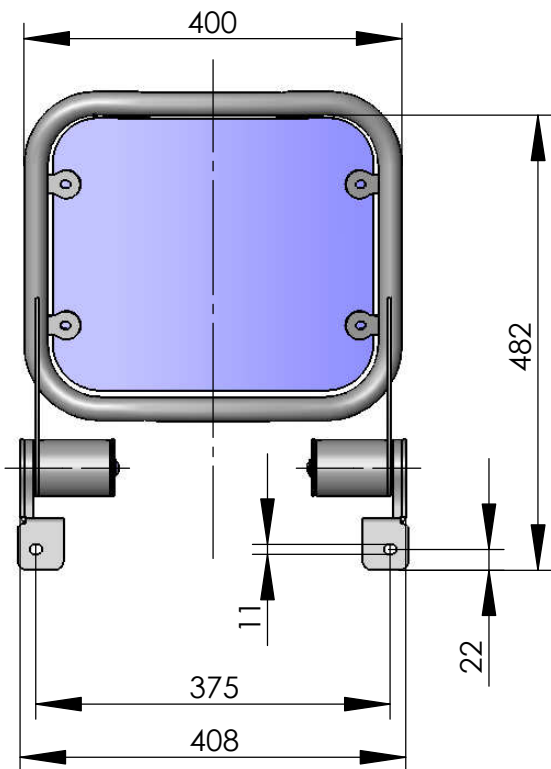

Model 119-03

**Fold down seat Palati with smooth aluminium sitting surface
 tube mounted**

recommended dimensions
 of support by customers