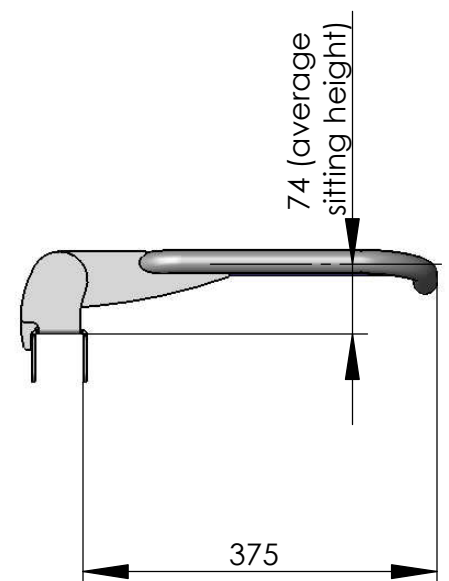

Model 119-03

**Fold down seat Palati with smooth aluminium sitting surface
 tube mounted**

recommended dimensions
 of support by customers