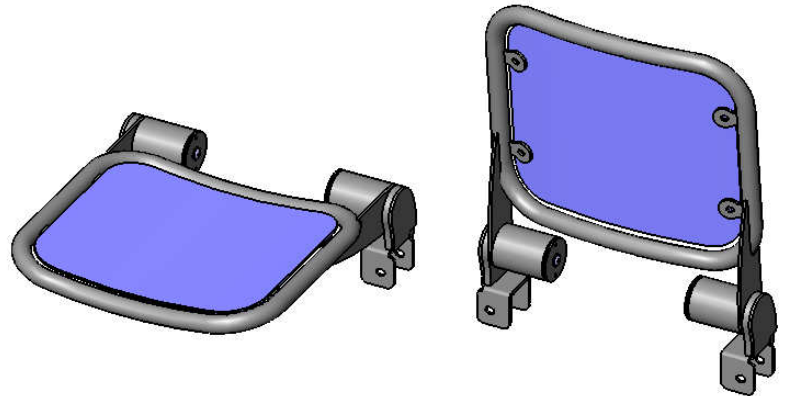

Model 119-03

**Fold down seat Palati with smooth aluminium sitting surface
 tube mounted**

recommended dimensions
 of support by customers