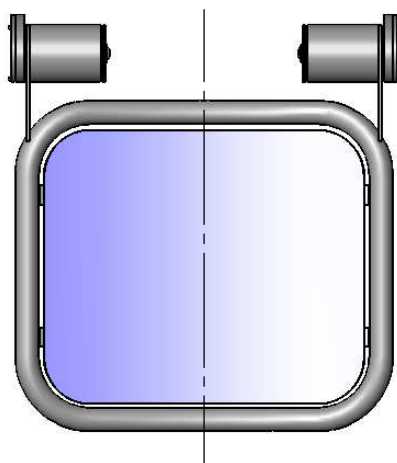

Model 119-03

**Fold down seat Palati with smooth aluminium sitting surface
 tube mounted**

recommended dimensions
 of support by customers