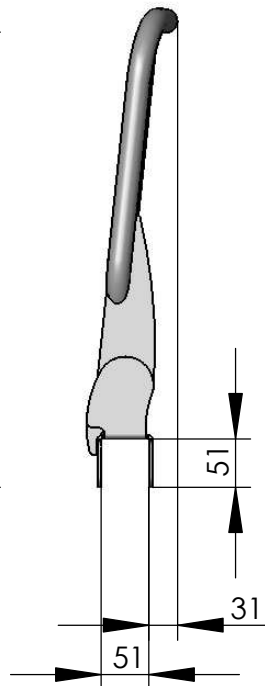

Model 119-03

**Fold down seat Palati with smooth aluminium sitting surface
 tube mounted**

recommended dimensions
 of support by customers