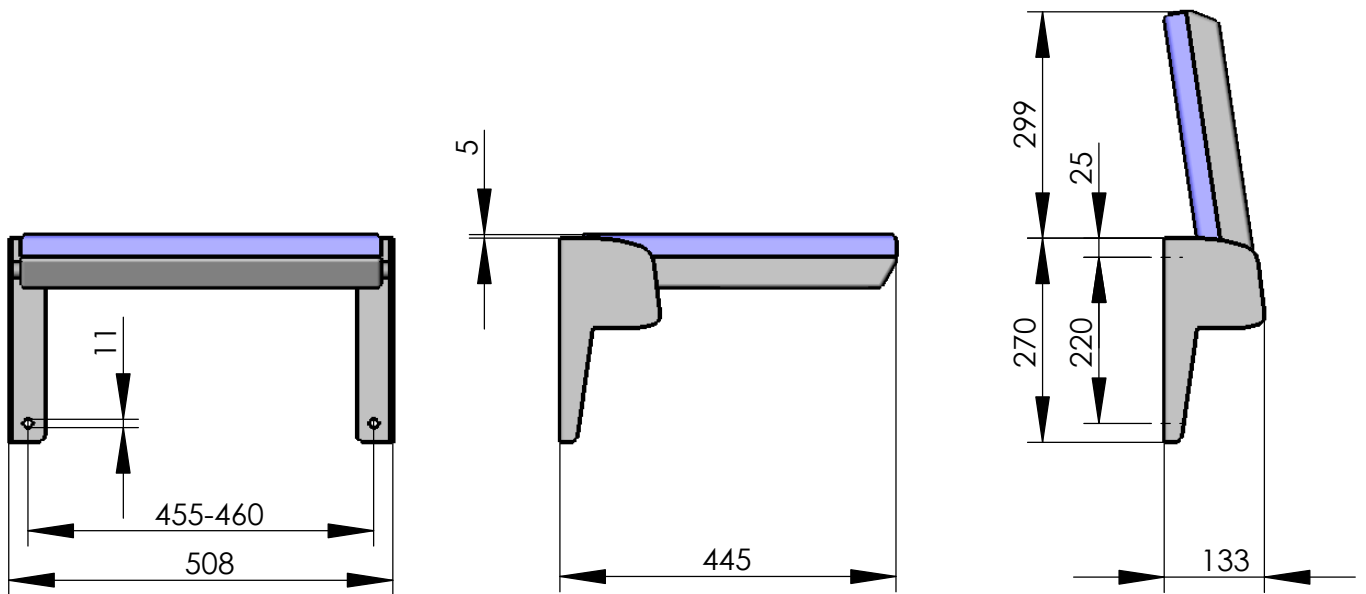

Model 120-07

Fold down seat without back rest, "XXL"
 suitable for persons with a weight up to 250 kg

recommended hole pattern