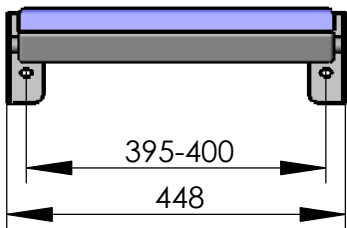

Model 007-80
Fold down seat without back rest
 long

recommended hole pattern