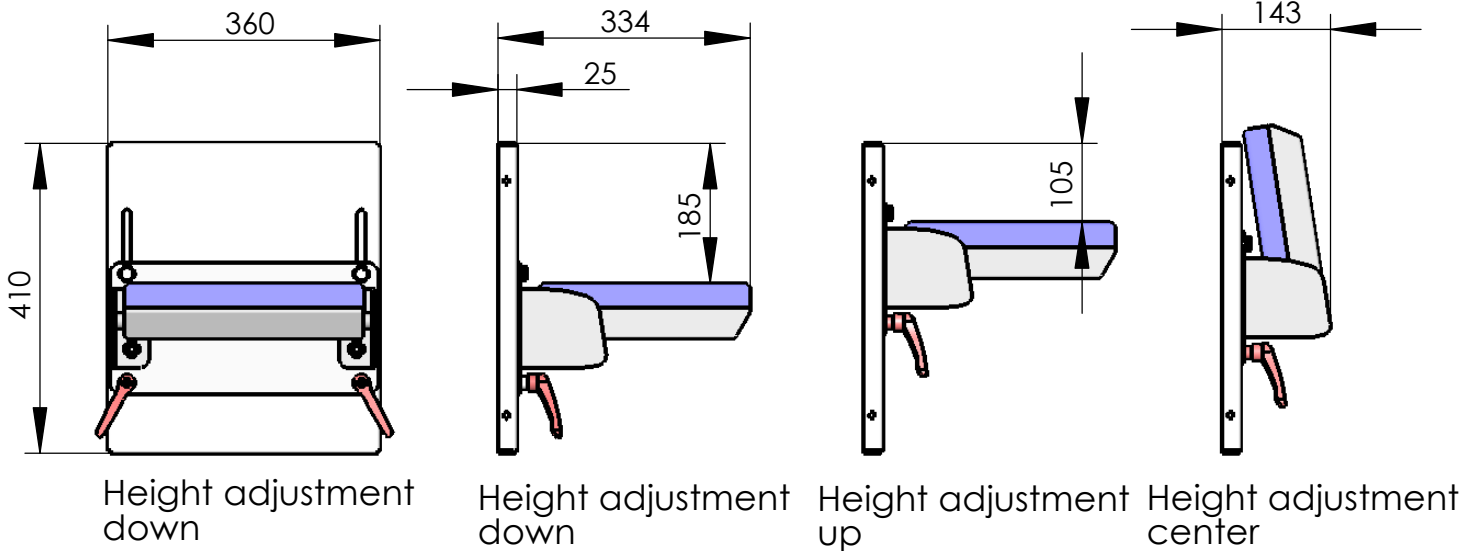

Model 007-67
Height adjustment
 for Fold down seat, mini

with seat 007-37

Example