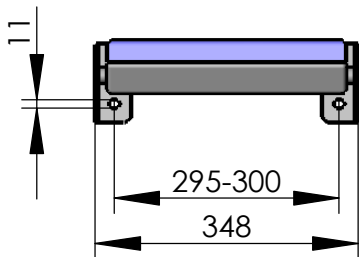

Model 007-66
Fold down seat without back rest
 mini, with bump stop for resting position

recommended hole pattern