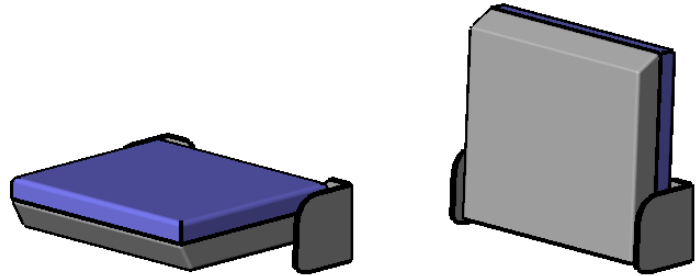

Model 007-66
Fold down seat without back rest
 mini, with bump stop for resting position

recommended hole pattern