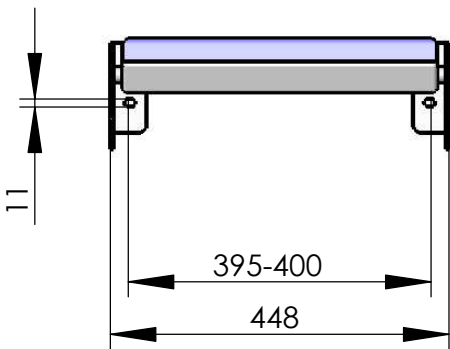

Model 007-62

Fold down seat without back rest

with fixing points for a seatbelt (optionally with a 2-point-seatbelt)

recommended hole pattern