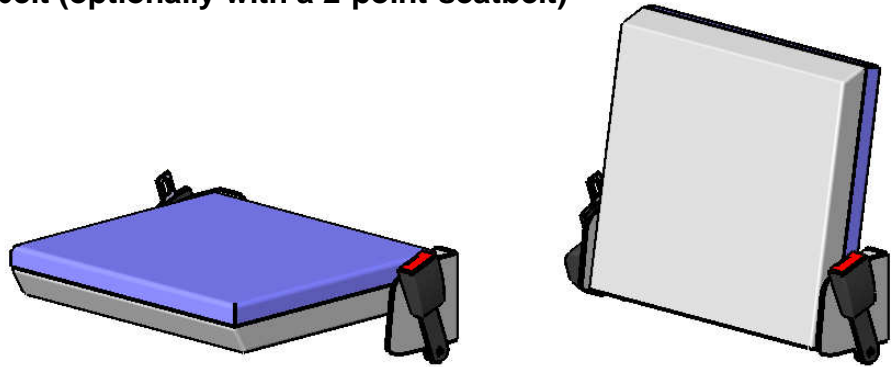

Model 007-62

Fold down seat without back rest

with fixing points for a seatbelt (optionally with a 2-point-seatbelt)

recommended hole pattern