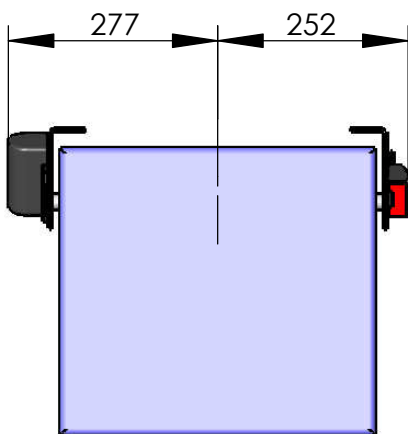

Model 007-62

Fold down seat without back rest

with fixing points for a seatbelt (optionally with a 2-point-seatbelt)

recommended hole pattern