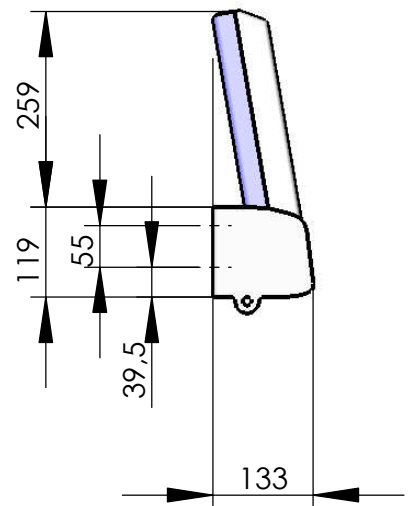

Model 007-62

Fold down seat without back rest

with fixing points for a seatbelt (optionally with a 2-point-seatbelt)

recommended hole pattern