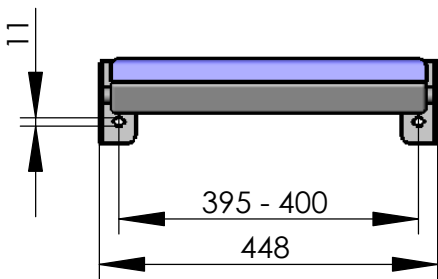

**Model 007-39**  
**Fold down seat without back rest**  
 with bump stop for resting position

recommended hole pattern