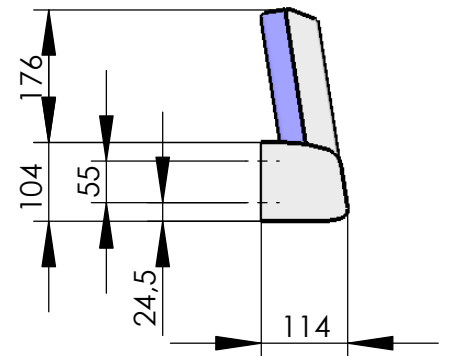

Modell 007-37
Fold down seat without back rest
 mini

recommended hole pattern