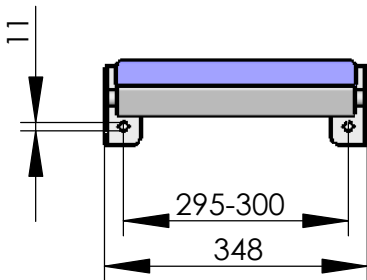

Modell 007-37
Fold down seat without back rest
 mini

recommended hole pattern