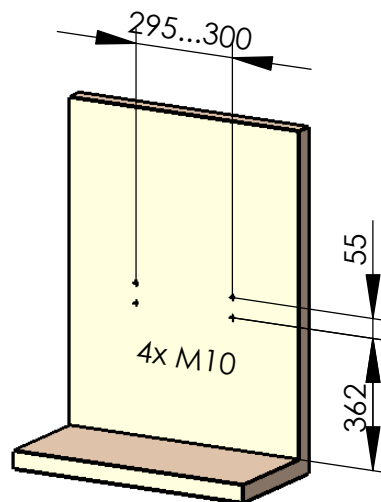

Modell 007-37
Fold down seat without back rest
 mini

recommended hole pattern