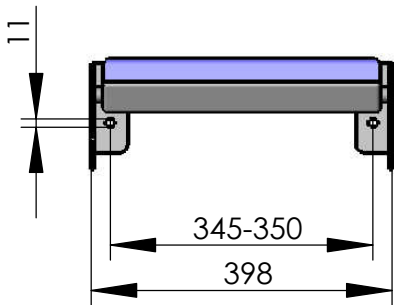

**Model 007-09**

**Fold down seat without back rest, narrow**  
 with fixing points for a seatbelt (optionally with a 2-point-seatbelt)

recommended hole pattern