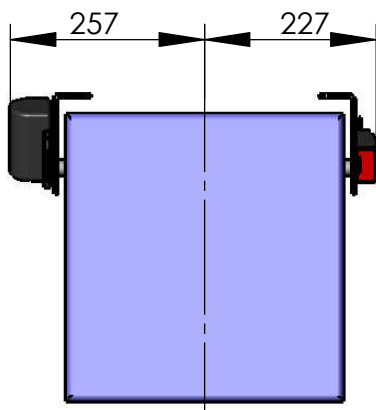

**Model 007-09**

**Fold down seat without back rest, narrow**  
 with fixing points for a seatbelt (optionally with a 2-point-seatbelt)

recommended hole pattern