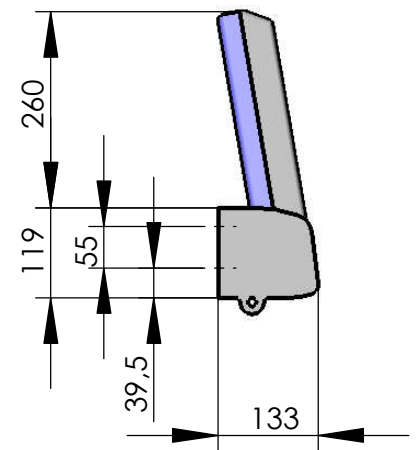

**Model 007-09**

**Fold down seat without back rest, narrow**  
 with fixing points for a seatbelt (optionally with a 2-point-seatbelt)

recommended hole pattern