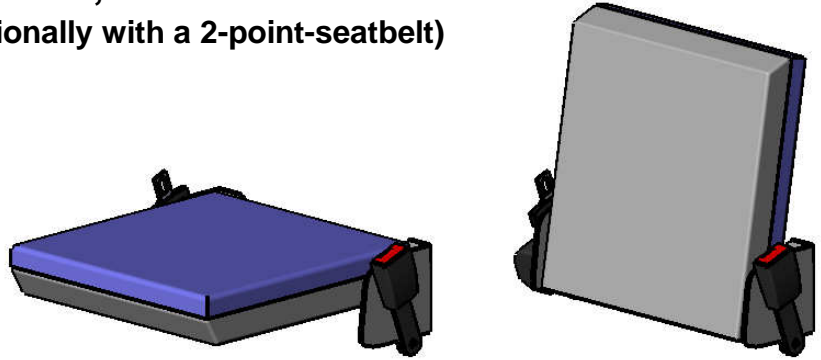

**Model 007-09**

**Fold down seat without back rest, narrow**  
 with fixing points for a seatbelt (optionally with a 2-point-seatbelt)

recommended hole pattern