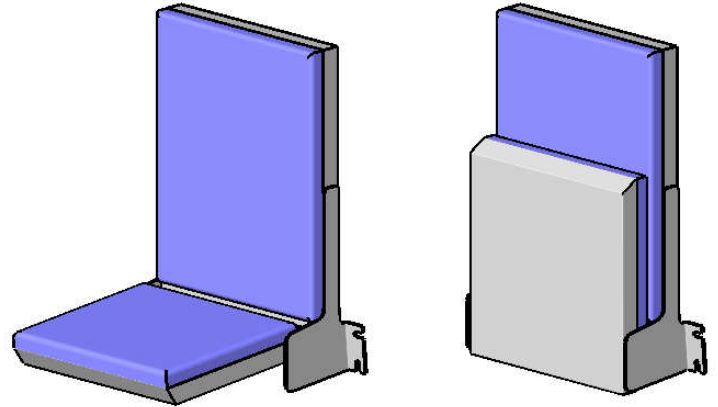

Model 007-89
Fold down seat with edge-gated screw connection
 with angled back rest

rear view

4x M10