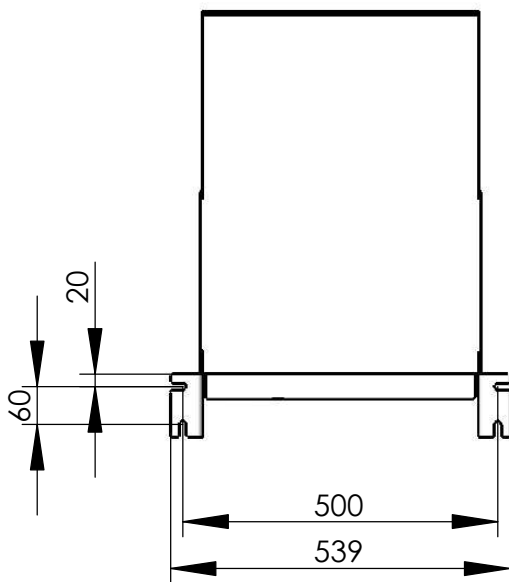

Model 007-89
Fold down seat with edge-gated screw connection
 with angled back rest

rear view

4x M10