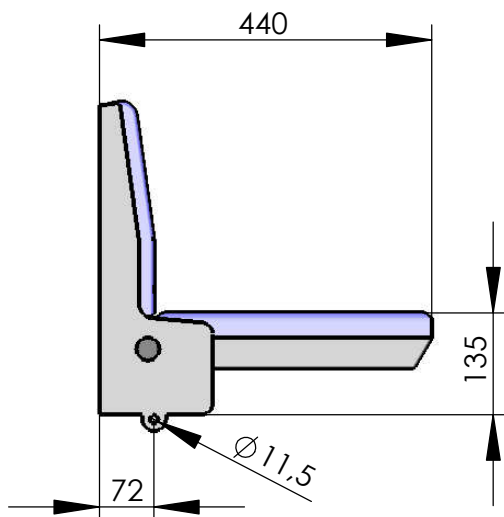

Model 007-42

Fold down seat with low back rest

with seatbelt and locking pin (2-point-seatbelt per request)

Holes are behind the detachable cushion of the back rest.
 Locking pin locks seating area in position.

recommended hole pattern