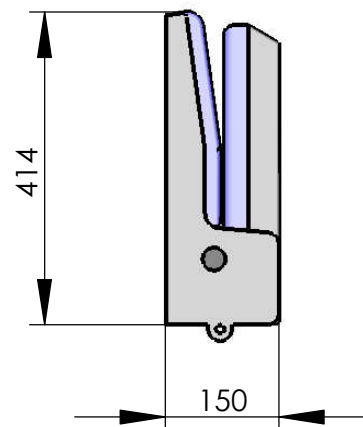

Model 007-42

Fold down seat with low back rest

with seatbelt and locking pin (2-point-seatbelt per request)

Holes are behind the detachable cushion of the back rest.
 Locking pin locks seating area in position.

recommended hole pattern