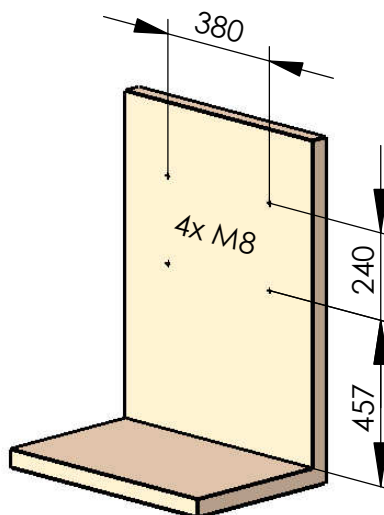

Model 007-42

Fold down seat with low back rest

with seatbelt and locking pin (2-point-seatbelt per request)

Holes are behind the detachable cushion of the back rest.
 Locking pin locks seating area in position.

recommended hole pattern