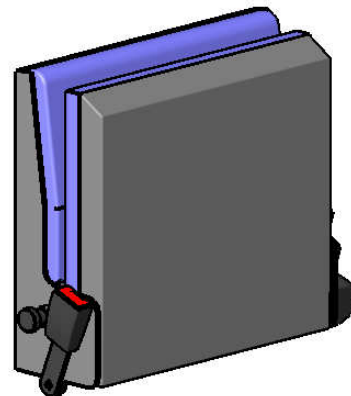

Model 007-42

Fold down seat with low back rest

with seatbelt and locking pin (2-point-seatbelt per request)

Holes are behind the detachable cushion of the back rest.
 Locking pin locks seating area in position.

recommended hole pattern