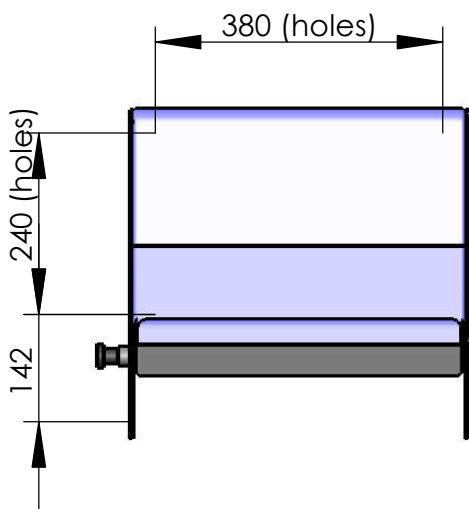

Model 007-42

Fold down seat with low back rest

with seatbelt and locking pin (2-point-seatbelt per request)

Holes are behind the detachable cushion of the back rest.
 Locking pin locks seating area in position.

recommended hole pattern