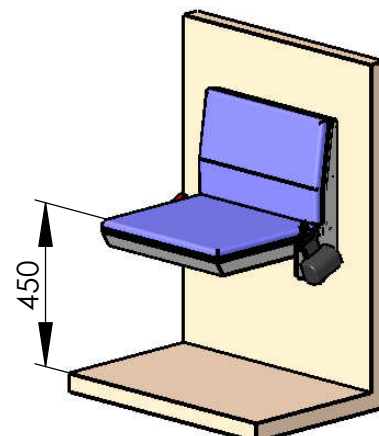

Model 007-42

Fold down seat with low back rest

with seatbelt and locking pin (2-point-seatbelt per request)

Holes are behind the detachable cushion of the back rest.
 Locking pin locks seating area in position.

recommended hole pattern