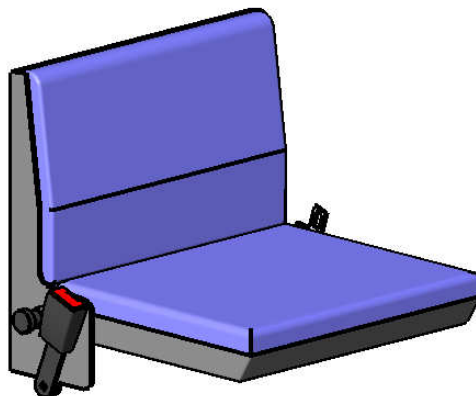

Model 007-42

Fold down seat with low back rest

with seatbelt and locking pin (2-point-seatbelt per request)

Holes are behind the detachable cushion of the back rest.
 Locking pin locks seating area in position.

recommended hole pattern