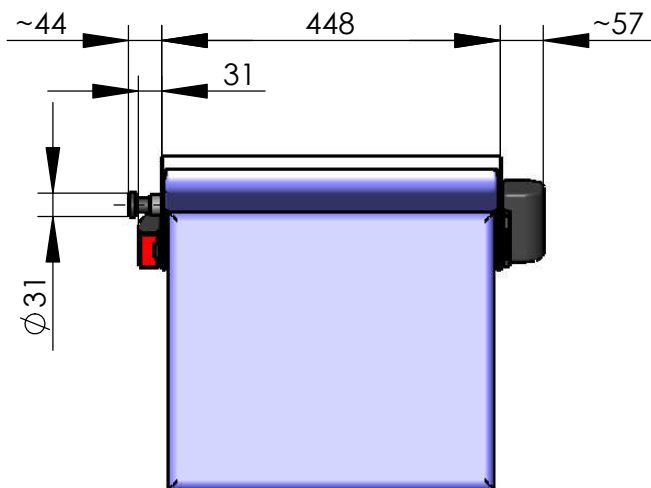

Model 007-42

Fold down seat with low back rest

with seatbelt and locking pin (2-point-seatbelt per request)

Holes are behind the detachable cushion of the back rest.
 Locking pin locks seating area in position.

recommended hole pattern