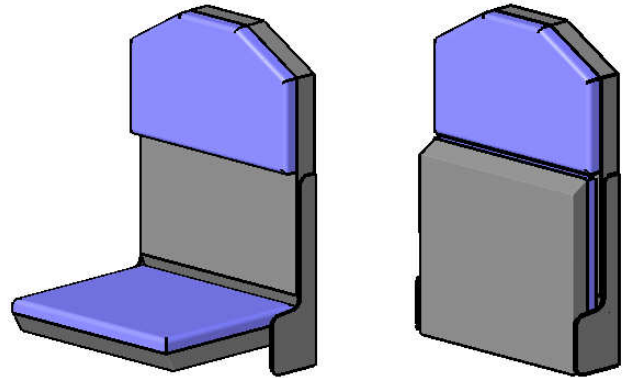

Model 007-25
Fold down seat with high back rest
 Basic model

recommended hole pattern