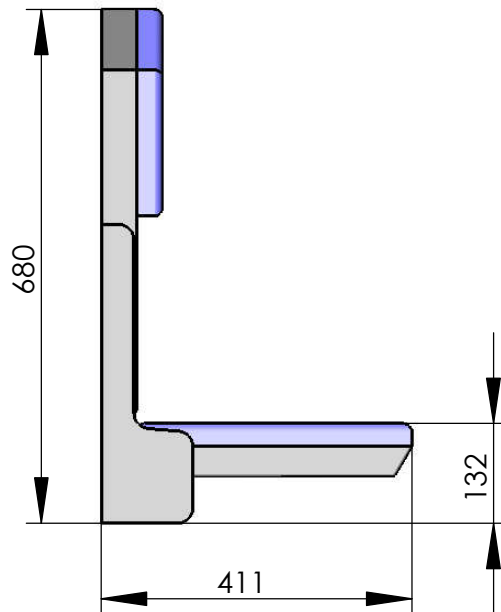

Model 007-25
Fold down seat with high back rest
 Basic model

recommended hole pattern