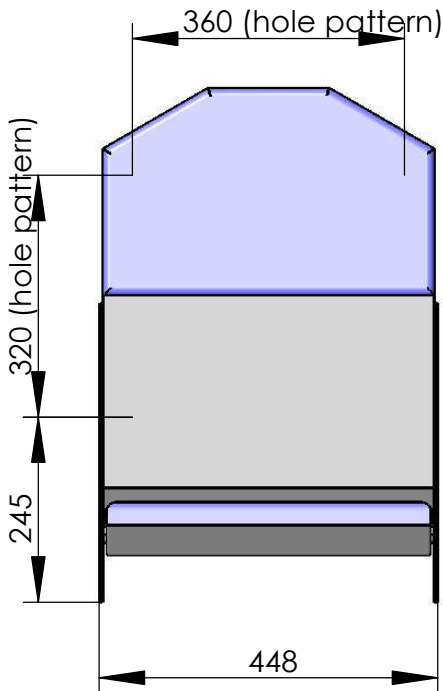

Model 007-25
Fold down seat with high back rest
 Basic model

recommended hole pattern