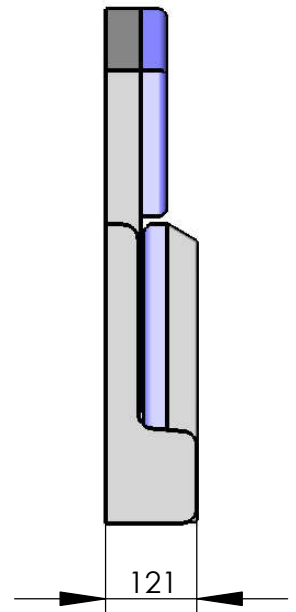

Model 007-25
Fold down seat with high back rest
 Basic model

recommended hole pattern