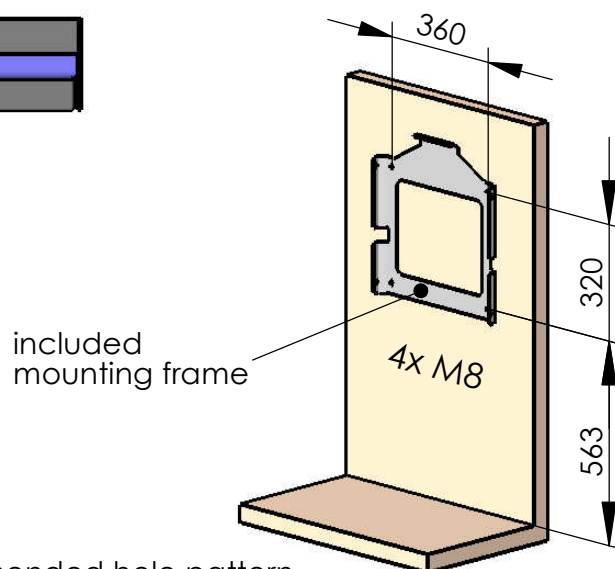

Model 007-25
Fold down seat with high back rest
 Basic model

recommended hole pattern