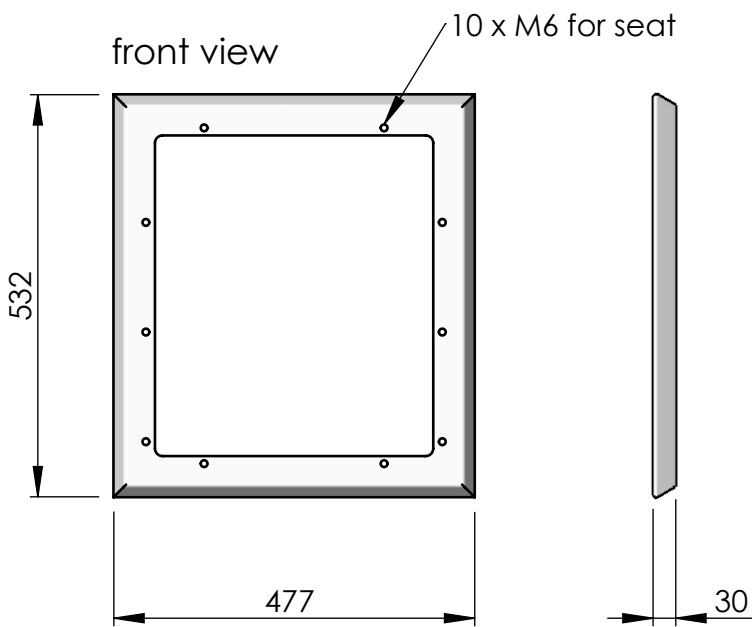

Model 104-09

**Spacer frame for flush built-in folddown seat, narrow
 to reduce installation depth**

** 12 holes 8,5 x 8,5 or
 12 threads M6

recommended cut-out