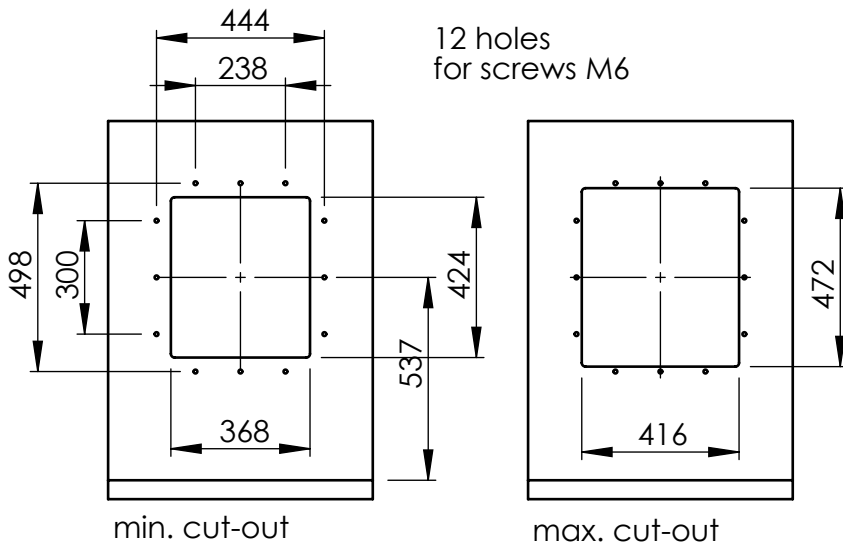

Model 104-09

**Spacer frame for flush built-in folddown seat, narrow
 to reduce installation depth**

** 12 holes 8,5 x 8,5 or
 12 threads M6

recommended cut-out