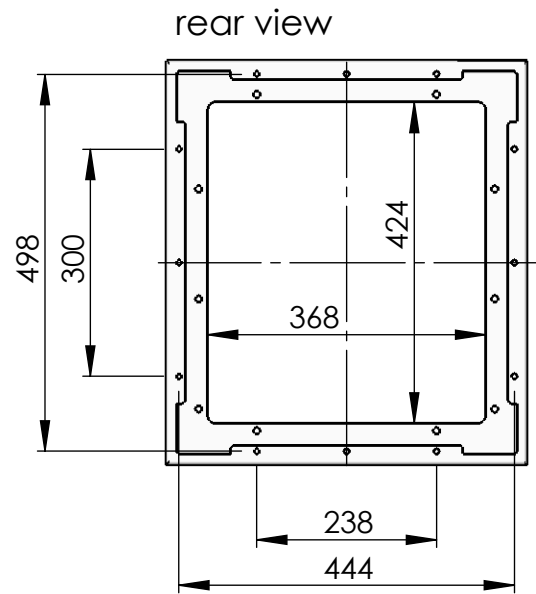

Model 104-09

**Spacer frame for flush built-in folddown seat, narrow
 to reduce installation depth**

** 12 holes 8,5 x 8,5 or
 12 threads M6

recommended cut-out