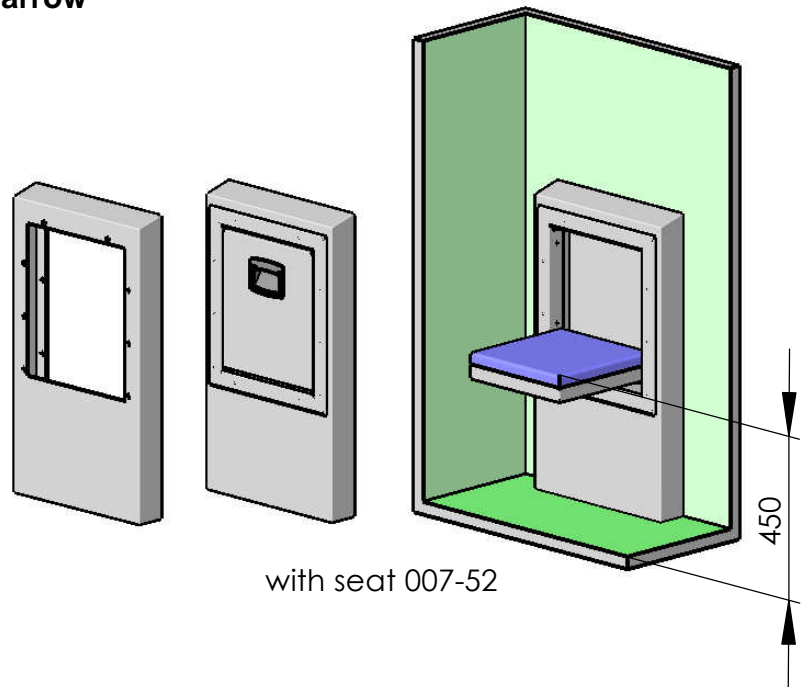

Model 104-06

Wall-casing

for flush built-in fold down seat, narrow

with seat 007-52

front view

rear view