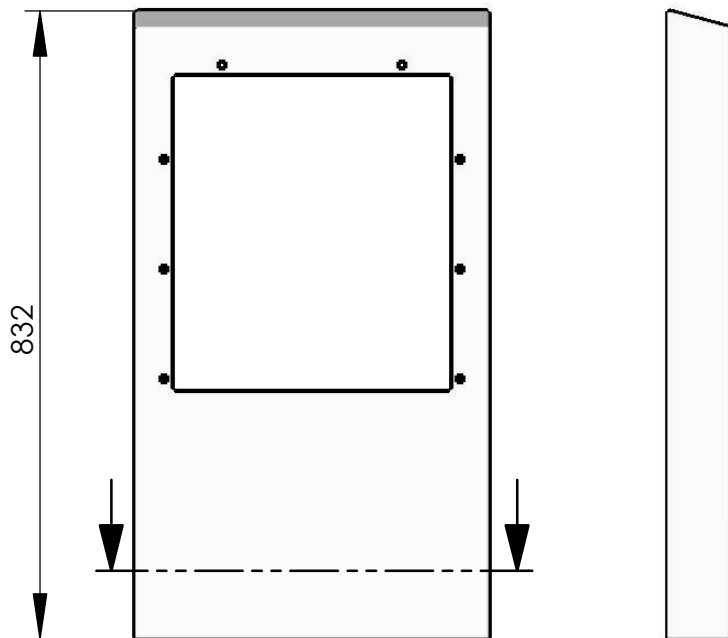

Model 104-06

Wall-casing

for flush built-in fold down seat, narrow

with seat 007-52

front view

rear view