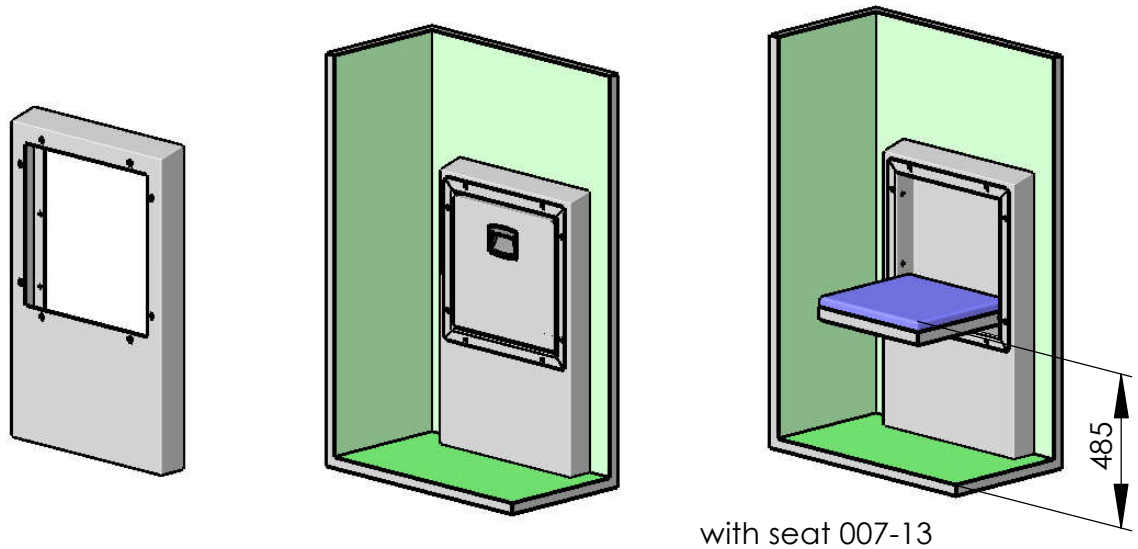

Model 104-05

Wall-casing

for flush built-in fold down seat

with seat 007-13

front view

rear view