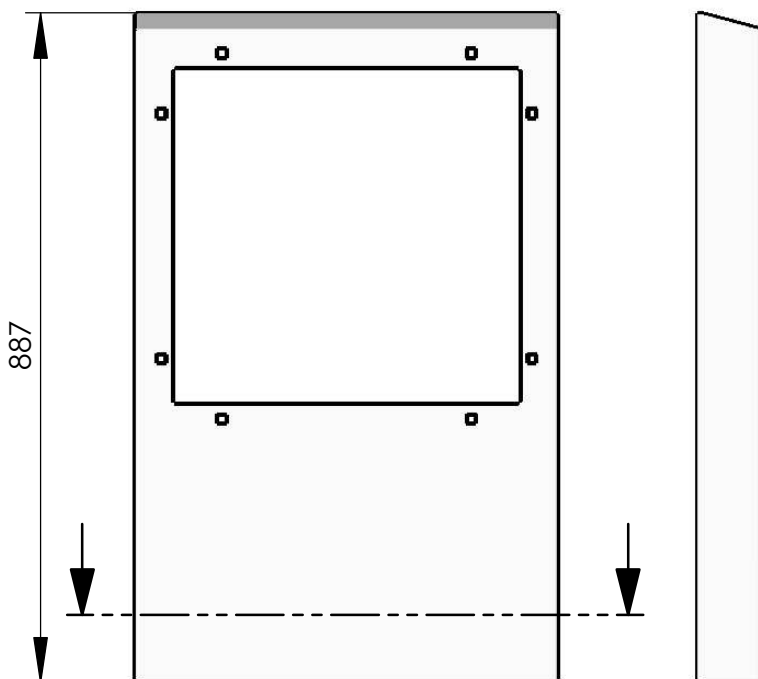

Model 104-05

Wall-casing

for flush built-in fold down seat

with seat 007-13

front view

rear view