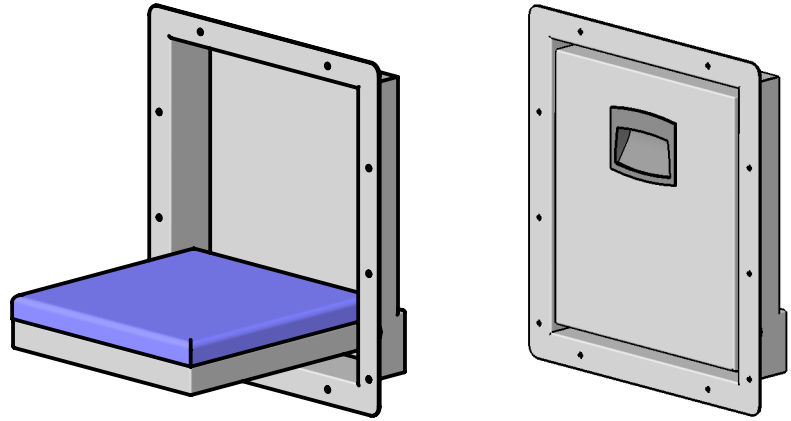

Model 007-52
Flush built in fold down seat
 narrow

recommended hole pattern