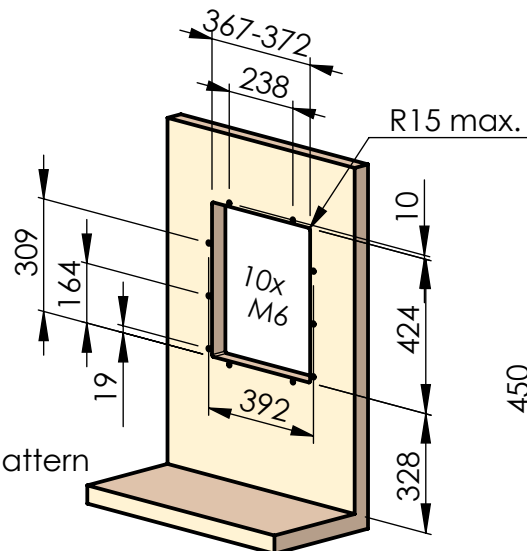

Model 007-52
Flush built in fold down seat
 narrow

recommended hole pattern