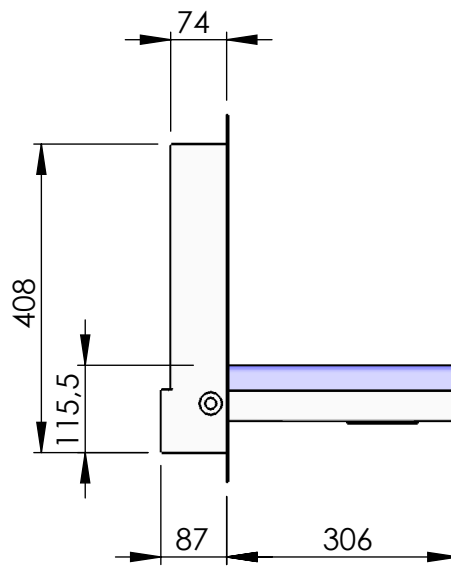

Model 007-52
Flush built in fold down seat
 narrow

recommended hole pattern