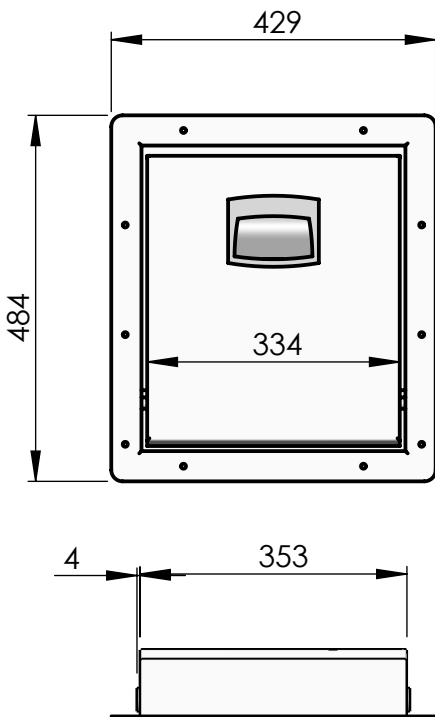

Model 007-52
Flush built in fold down seat
 narrow

recommended hole pattern