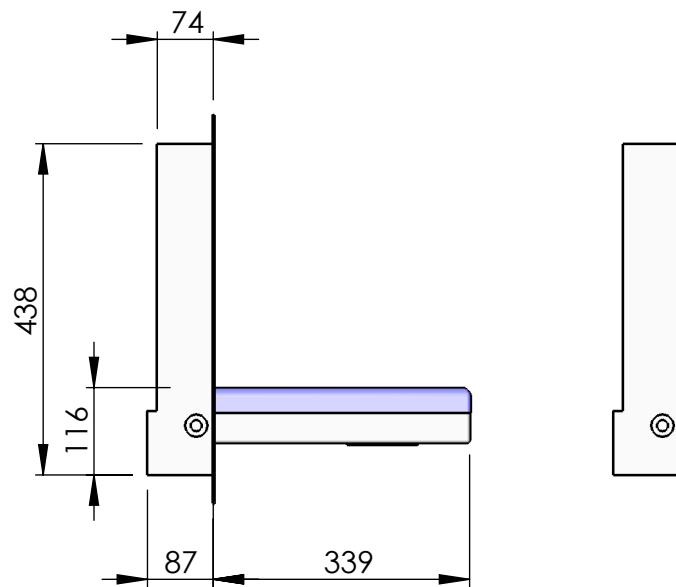

Model 007-13
Flush built-in fold down seat
 Basic model

* sitting height acc. to DIN EN 81-70: 480 bis 520 mm
 ** accordingly 357 to 397 mm, instead of 327 mm