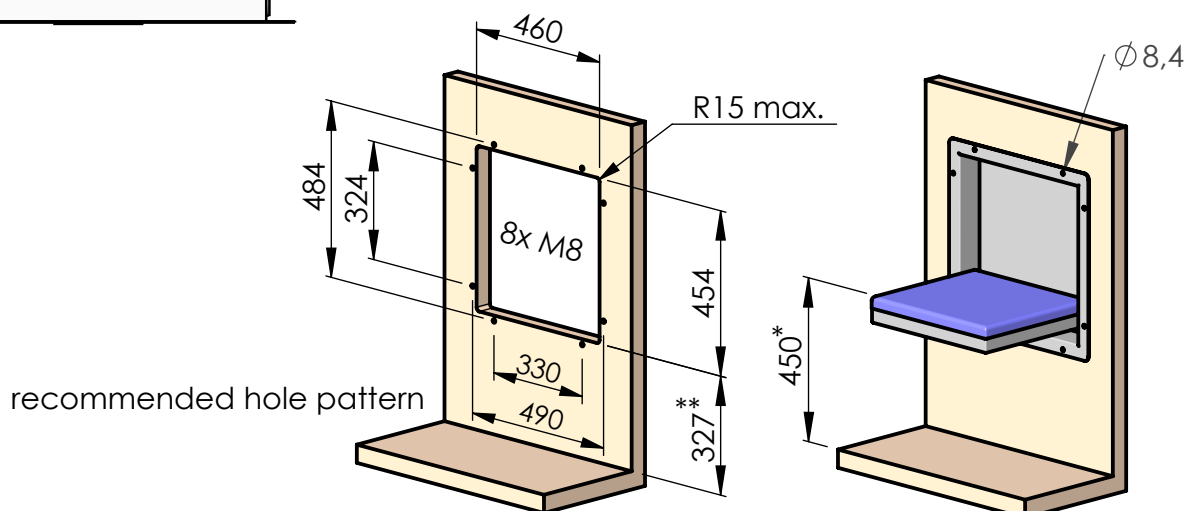

Model 007-13
Flush built-in fold down seat
 Basic model

* sitting height acc. to DIN EN 81-70: 480 bis 520 mm
 ** accordingly 357 to 397 mm, instead of 327 mm