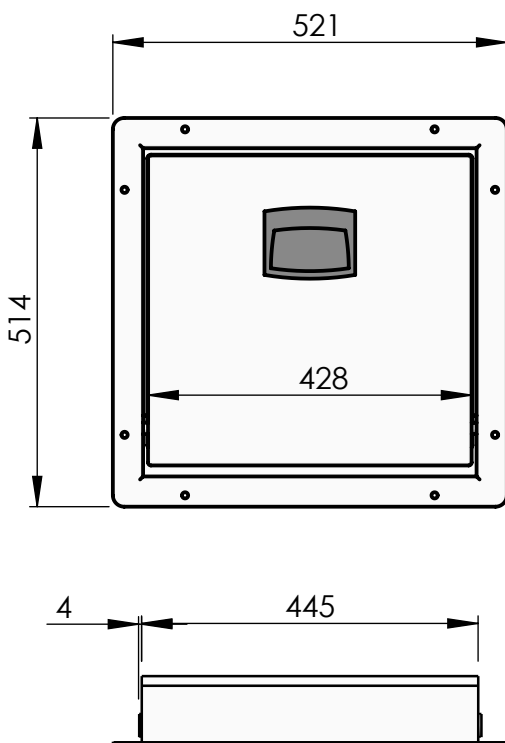

Model 007-13
Flush built-in fold down seat
 Basic model

* sitting height acc. to DIN EN 81-70: 480 bis 520 mm
 ** accordingly 357 to 397 mm, instead of 327 mm