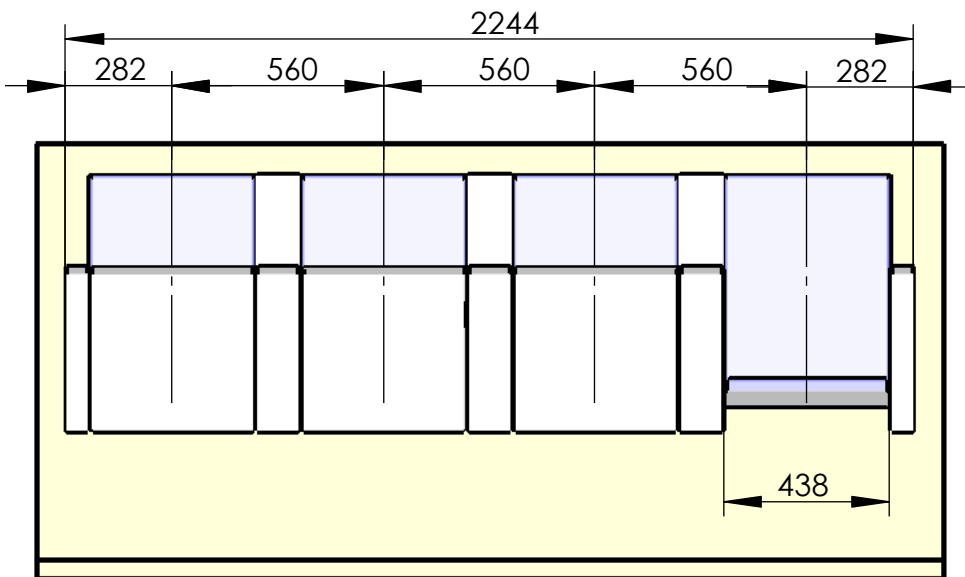

**Model 117-34**

**Dialog**

Foursome seat, wall mounted

total weight: 86 kg

recommended hole pattern