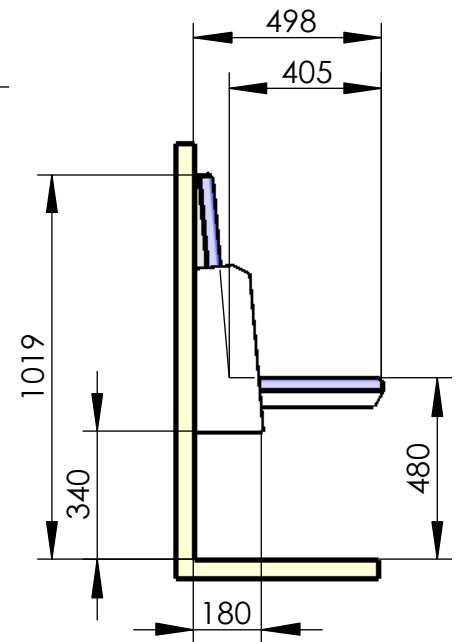

**Model 117-34**

**Dialog**

Foursome seat, wall mounted

total weight: 86 kg

recommended hole pattern