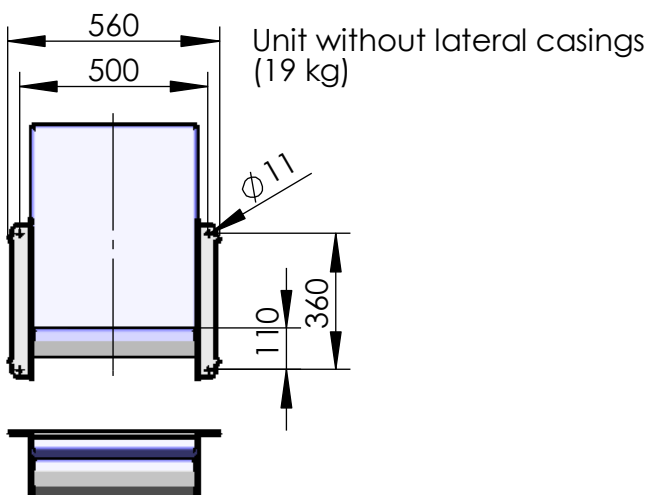

**Model 117-34**

**Dialog**

Foursome seat, wall mounted

total weight: 86 kg

recommended hole pattern