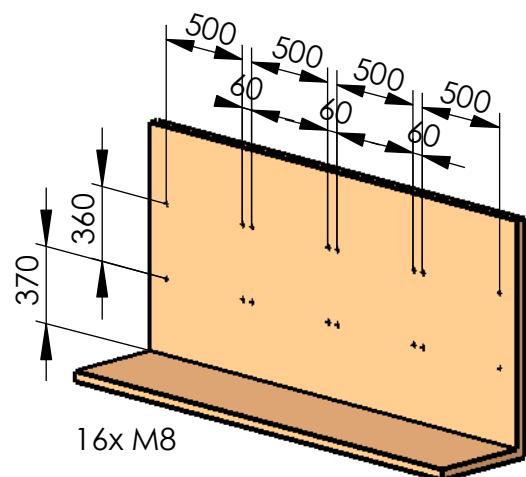

**Model 117-34**

**Dialog**

Foursome seat, wall mounted

total weight: 86 kg

recommended hole pattern