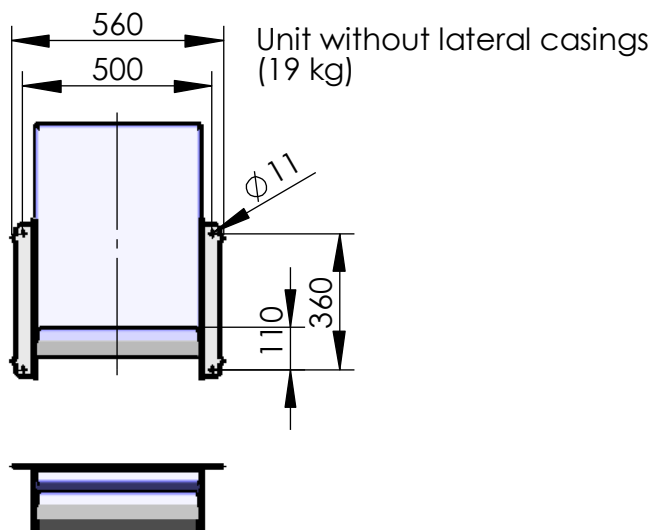

Model 117-33

Dialog

Threesome seat, wall mounted

total weight: 65 kg

recommended hole pattern