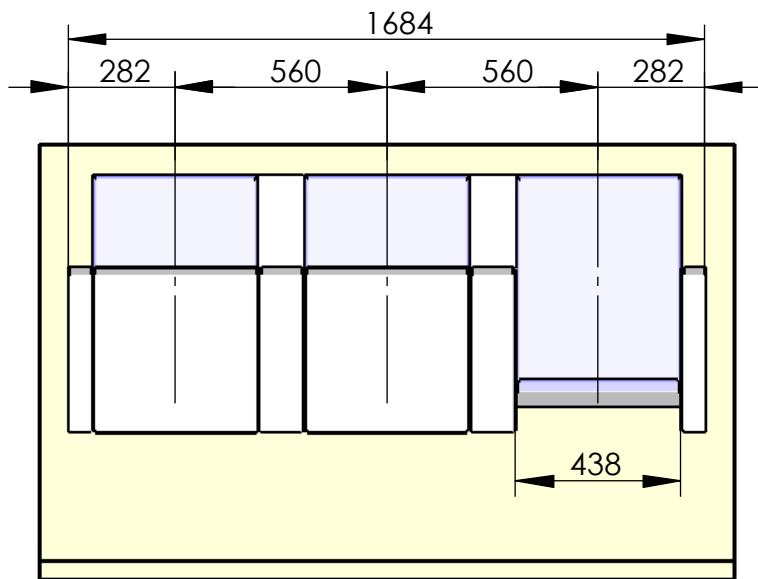

Model 117-33

Dialog

Threesome seat, wall mounted

total weight: 65 kg

recommended hole pattern