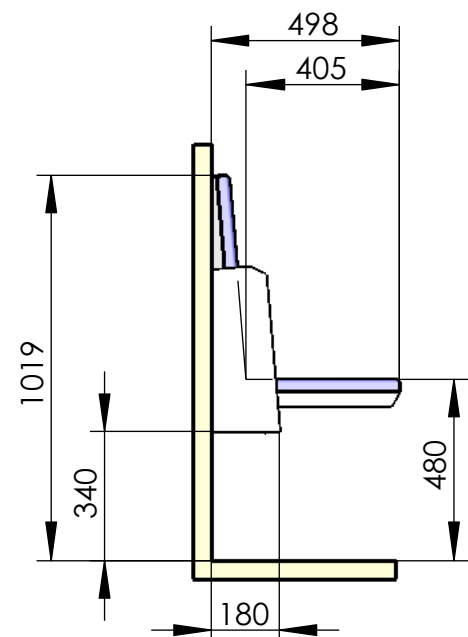

Model 117-33

Dialog

Threesome seat, wall mounted

total weight: 65 kg

recommended hole pattern