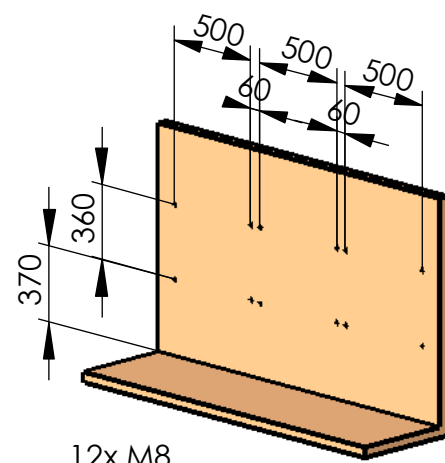

Model 117-33

Dialog

Threesome seat, wall mounted

total weight: 65 kg

recommended hole pattern