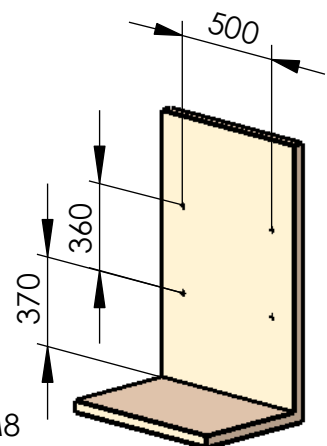

Model 117-31

Dialog

Single seat, wall mounted

total weight: 23 kg

Unit without lateral casings
 (19 kg)

4x M8

recommended hole pattern