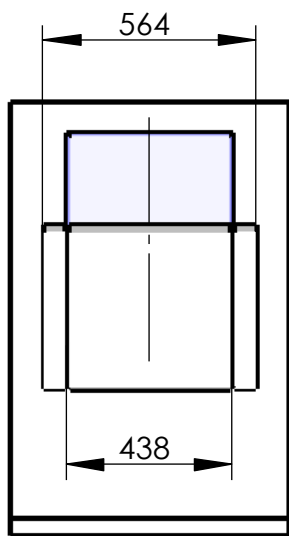

Model 117-31

Dialog

Single seat, wall mounted

total weight: 23 kg

Unit without lateral casings
 (19 kg)

4x M8

recommended hole pattern