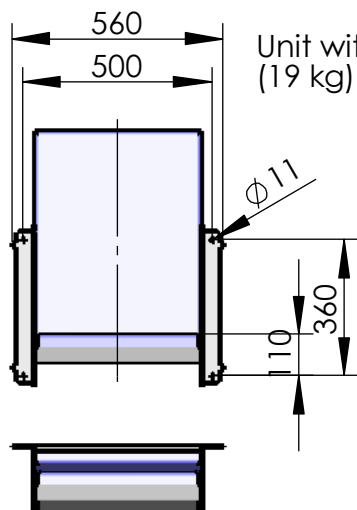

Model 117-31

Dialog

Single seat, wall mounted

total weight: 23 kg

Unit without lateral casings
 (19 kg)

4x M8

recommended hole pattern