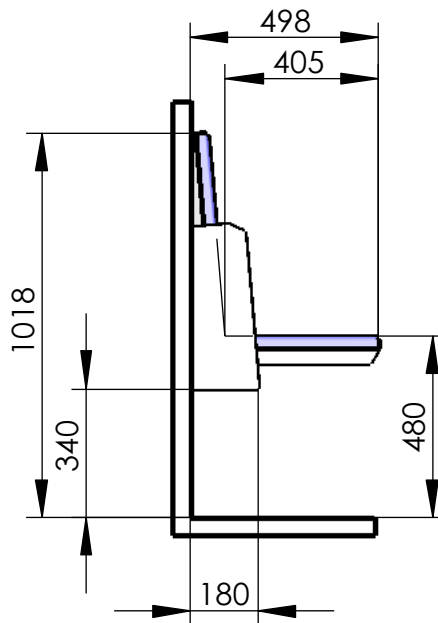

Model 117-31

Dialog

Single seat, wall mounted

total weight: 23 kg

Unit without lateral casings
 (19 kg)

4x M8

recommended hole pattern