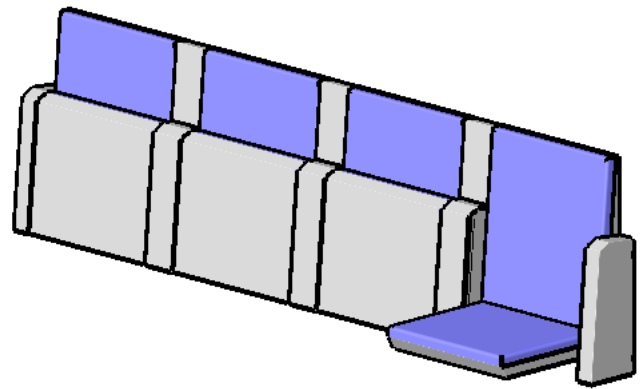

**Model 117-64**  
**Dialog XXL**  
 Foursome seat, wall mounted

total weight: 94 kg