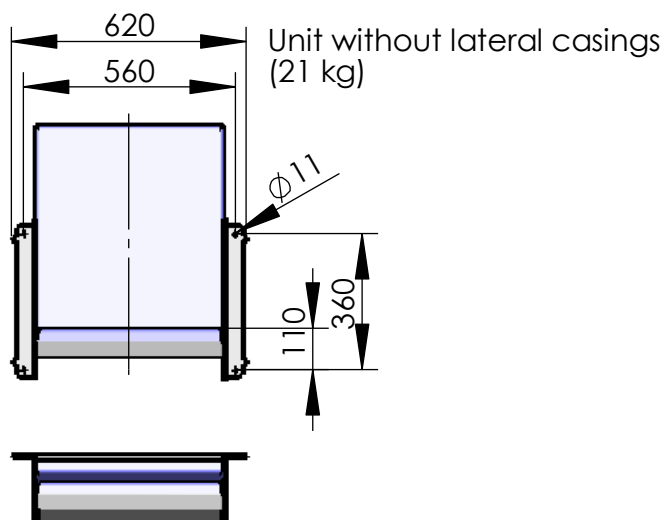

Model 117-63
Dialog XXL
 Threesome seat, wall mounted

total weight: 71 kg

12x M8
 recommended hole pattern