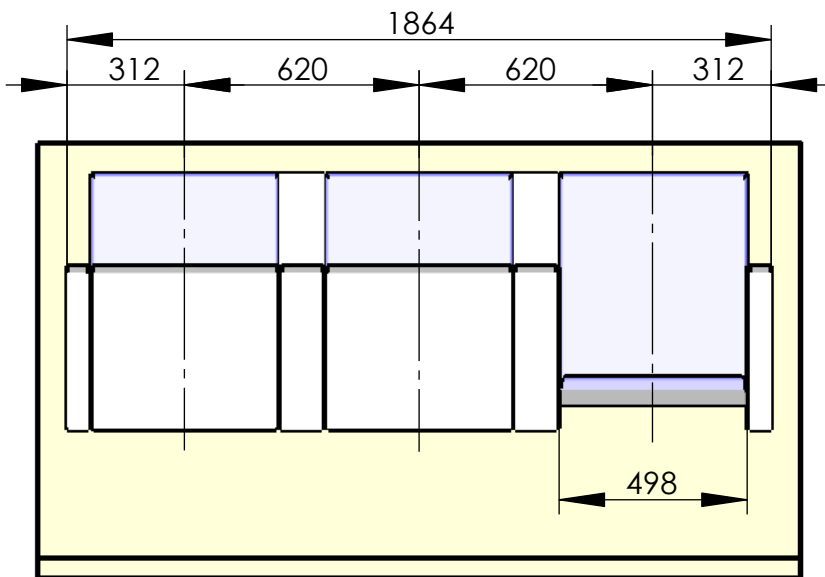

Model 117-63
Dialog XXL
 Threesome seat, wall mounted

total weight: 71 kg

12x M8
 recommended hole pattern