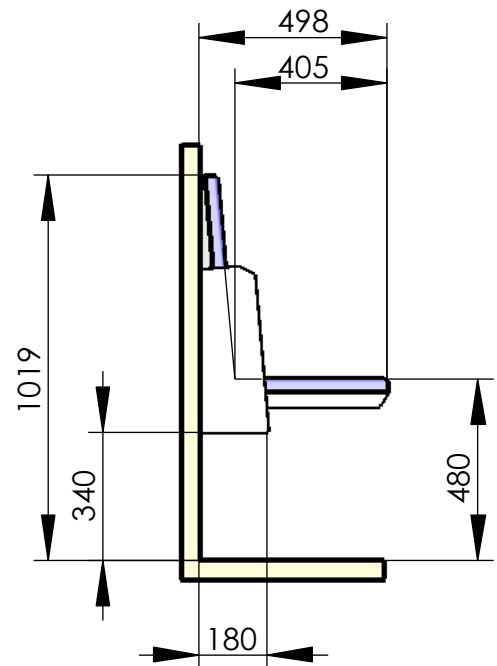

Model 117-63
Dialog XXL
 Threesome seat, wall mounted

total weight: 71 kg

12x M8
 recommended hole pattern