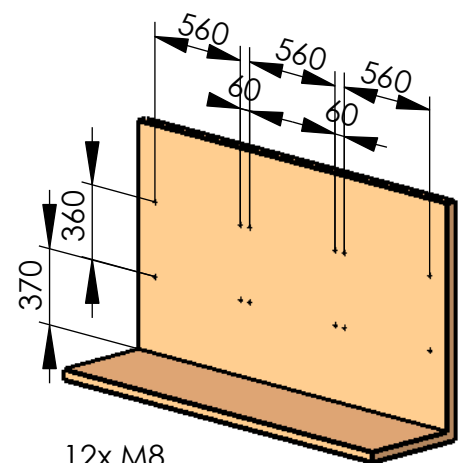

Model 117-63
Dialog XXL
 Threesome seat, wall mounted

total weight: 71 kg

12x M8
 recommended hole pattern