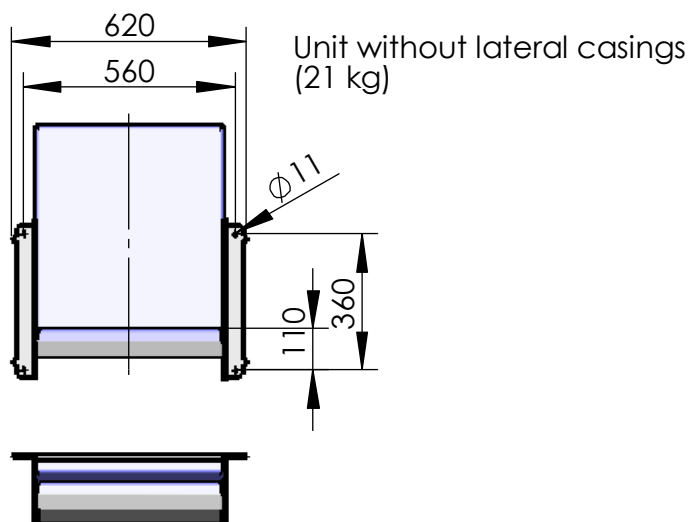

Model 117-62
Dialog XXL
 Twosome seat, wall mounted

total weight: 48 kg

recommended hole pattern