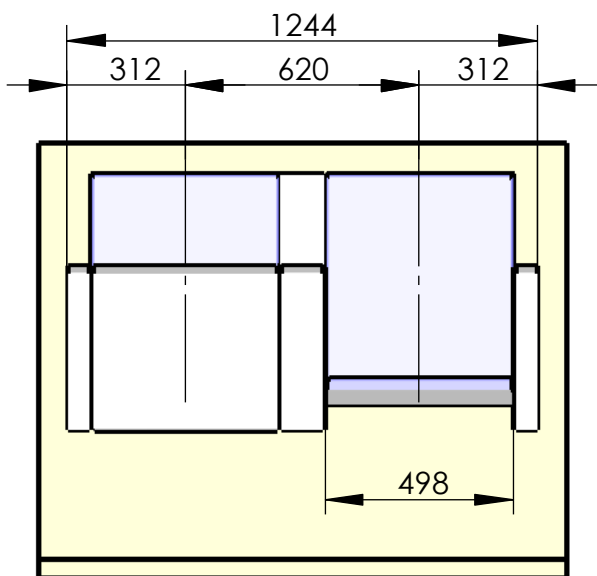

Model 117-62
Dialog XXL
 Twosome seat, wall mounted

total weight: 48 kg

recommended hole pattern