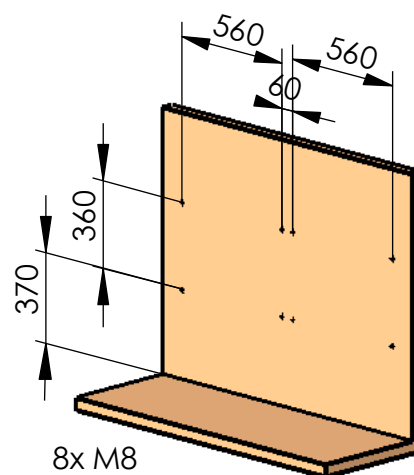

Model 117-62
Dialog XXL
 Twosome seat, wall mounted

total weight: 48 kg

recommended hole pattern