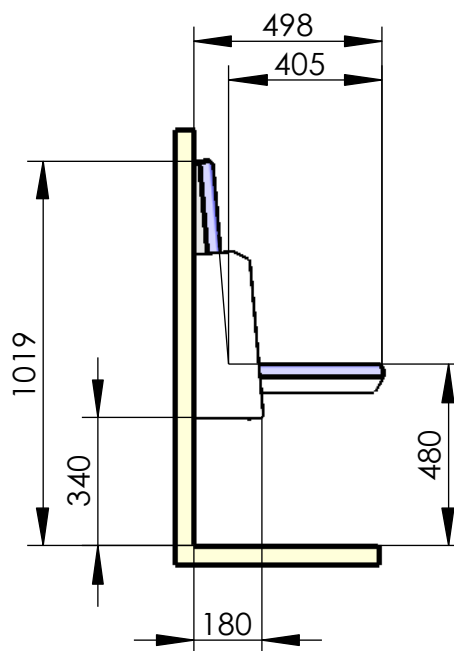

Model 117-62
Dialog XXL
 Twosome seat, wall mounted

total weight: 48 kg

recommended hole pattern