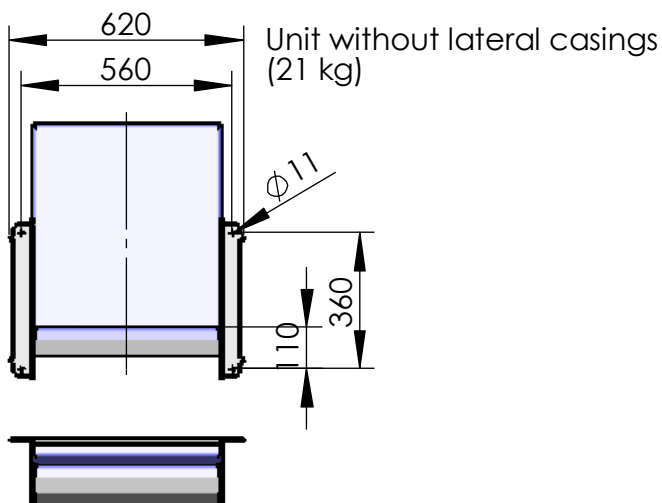

**Model 117-61**  
**Dialog XXL**  
 Single seat, wall mounted

total weight: 25 kg

recommended hole pattern