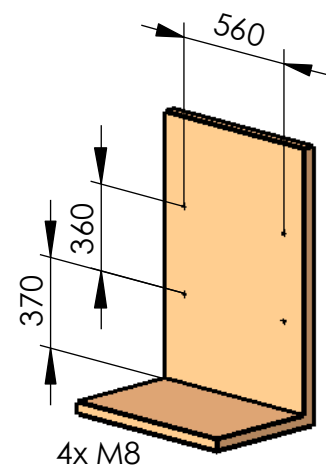

**Model 117-61**  
**Dialog XXL**  
 Single seat, wall mounted

total weight: 25 kg

recommended hole pattern