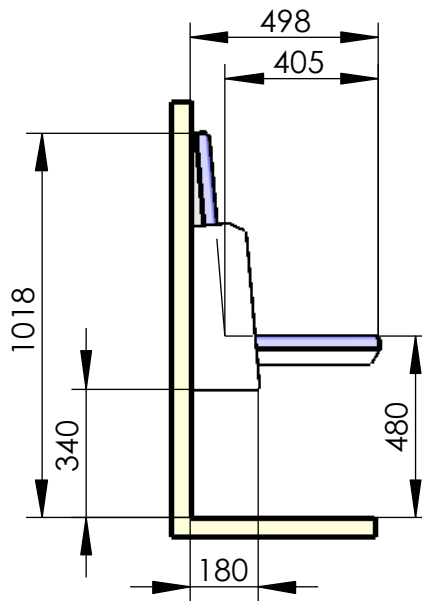

**Model 117-61**  
**Dialog XXL**  
 Single seat, wall mounted

total weight: 25 kg

recommended hole pattern