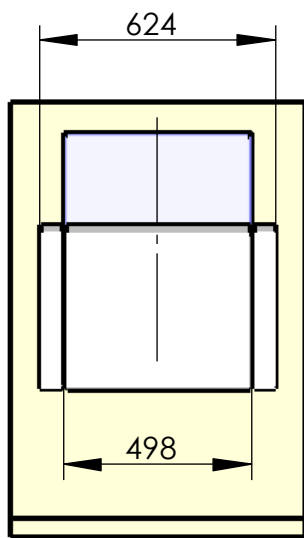

**Model 117-61**  
**Dialog XXL**  
 Single seat, wall mounted

total weight: 25 kg

recommended hole pattern