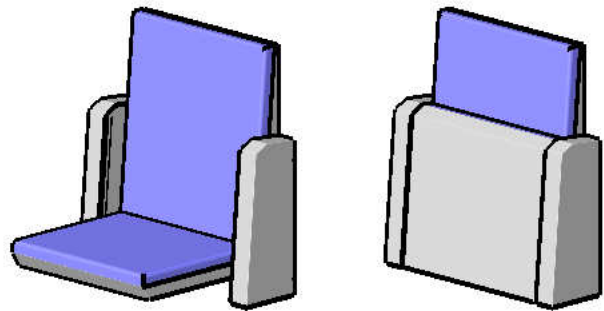

**Model 117-61**  
**Dialog XXL**  
 Single seat, wall mounted

total weight: 25 kg

recommended hole pattern