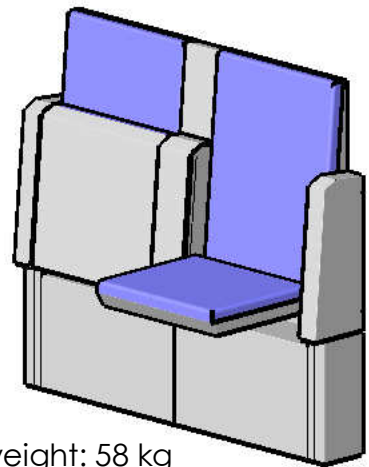

Model 117-42

Dialog

Twosome seat, floor mounted

total weight: 58 kg

8x M8

recommended hole pattern