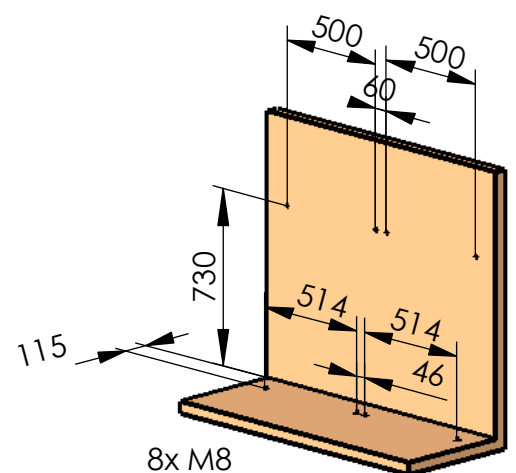

Model 117-42

Dialog

Twosome seat, floor mounted

total weight: 58 kg

8x M8

recommended hole pattern