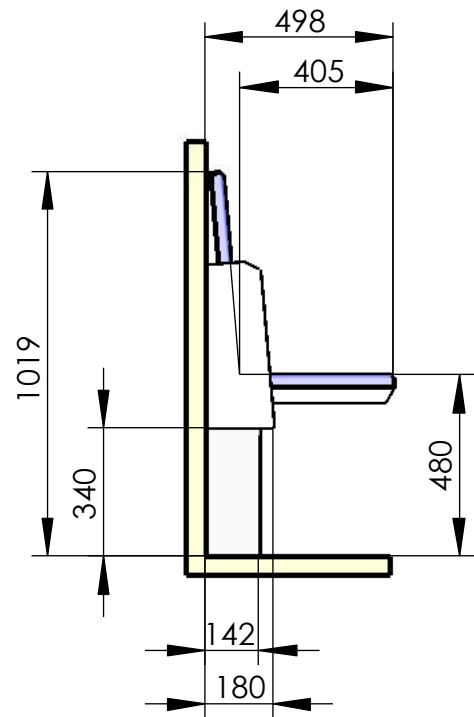

Model 117-42

Dialog

Twosome seat, floor mounted

total weight: 58 kg

8x M8

recommended hole pattern