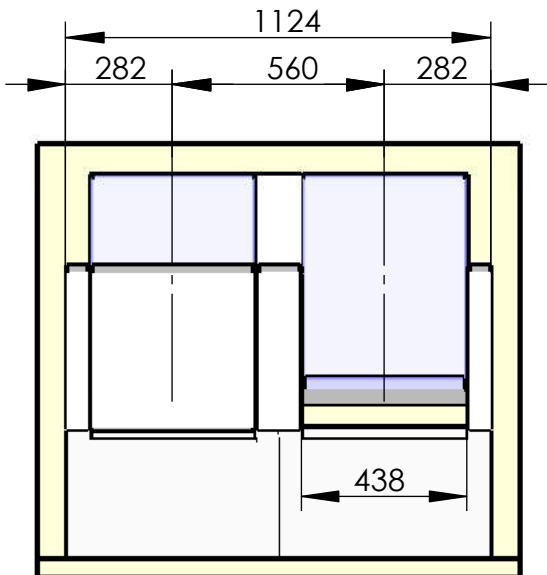

Model 117-42

Dialog

Twosome seat, floor mounted

total weight: 58 kg

8x M8

recommended hole pattern