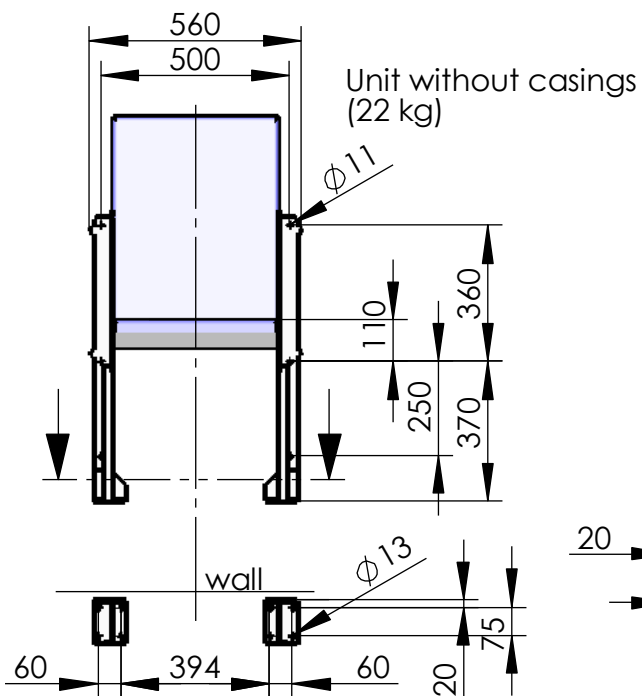

Model 117-42

Dialog

Twosome seat, floor mounted

total weight: 58 kg

8x M8

recommended hole pattern