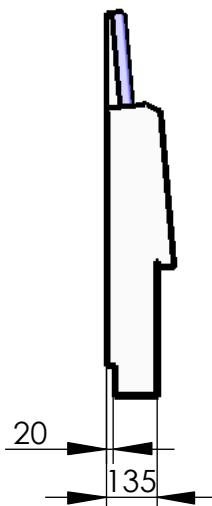

Model 117-42

Dialog

Twosome seat, floor mounted

total weight: 58 kg

8x M8

recommended hole pattern