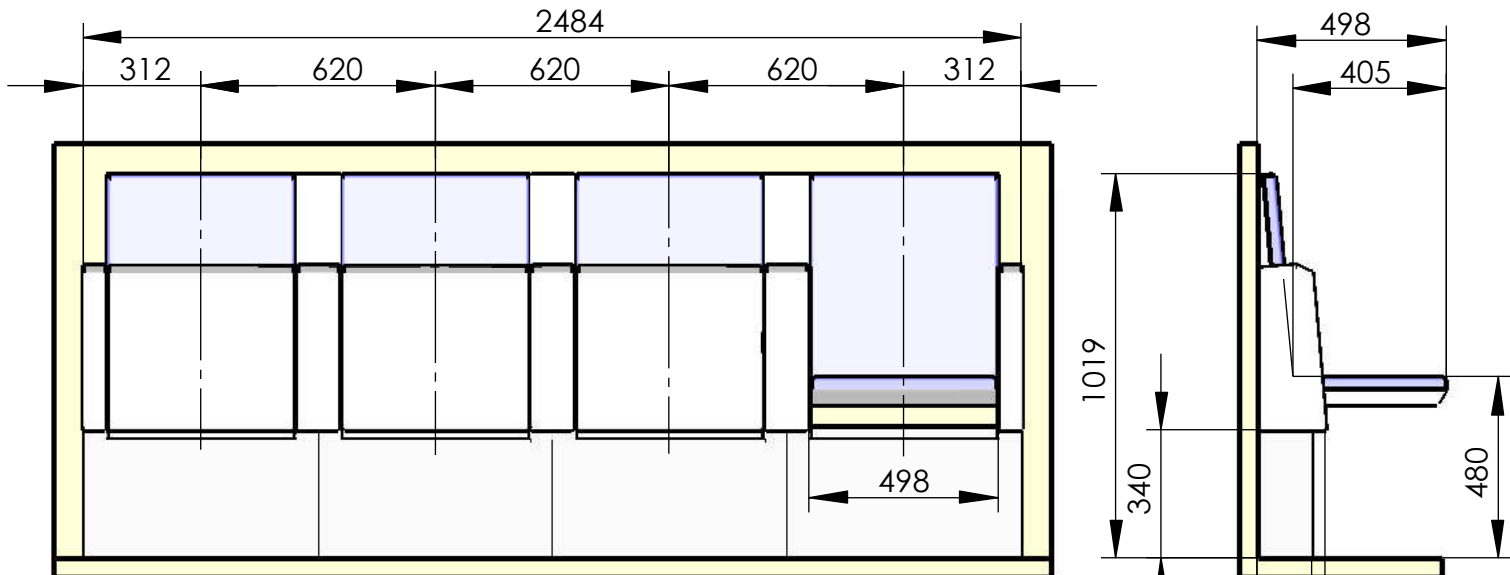

Model 117-74
Dialog XXL
 Foursome seat, floor mounted

total weight: 126 kg

recommended hole pattern