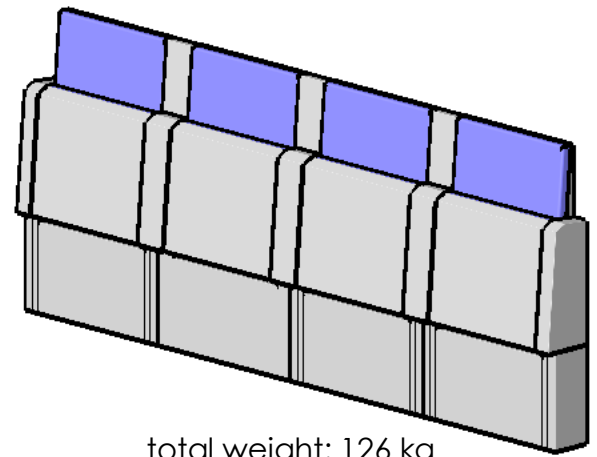

Model 117-74
Dialog XXL
 Foursome seat, floor mounted

total weight: 126 kg

recommended hole pattern