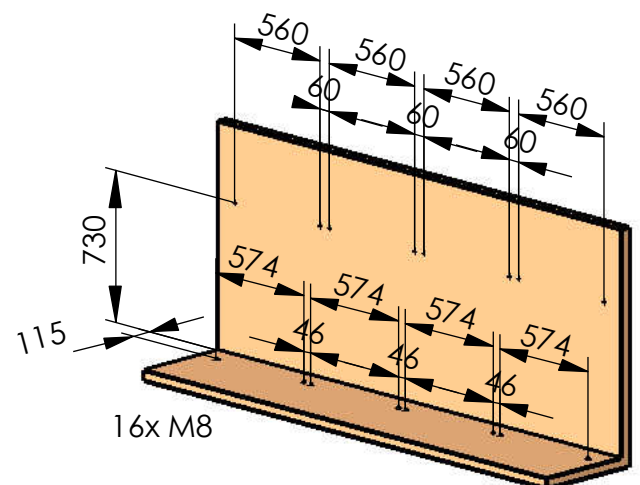

Model 117-74
Dialog XXL
 Foursome seat, floor mounted

total weight: 126 kg

recommended hole pattern