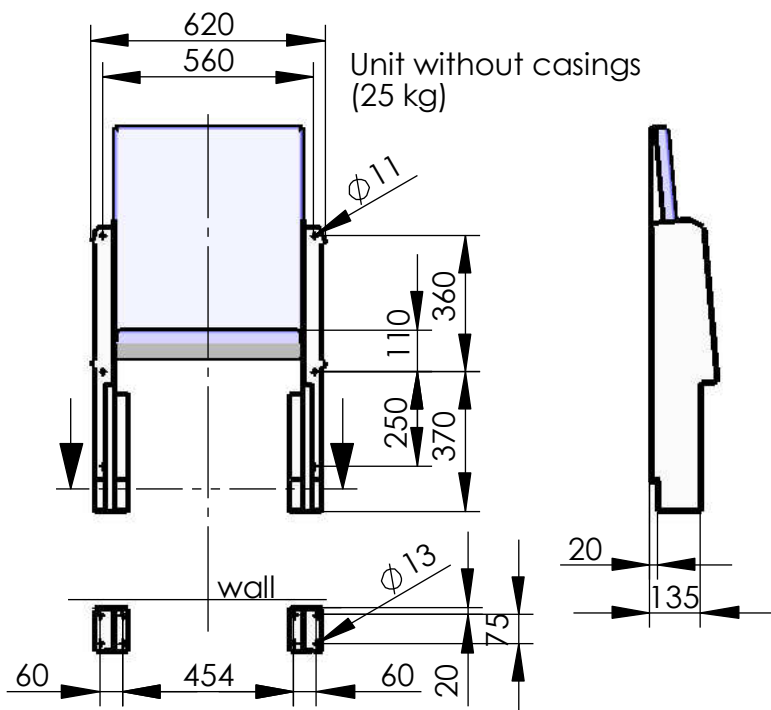

Model 117-74
Dialog XXL
 Foursome seat, floor mounted

total weight: 126 kg

recommended hole pattern