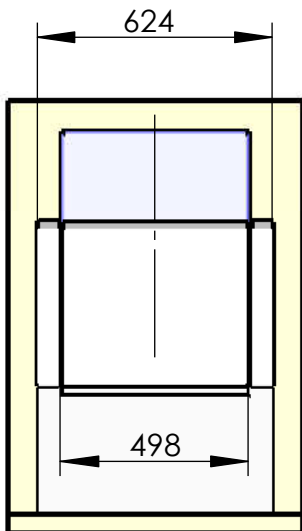

Model 117-71
Dialog XXL
 Single seat, floor mounted

total weight: 33 kg

recommended hole pattern