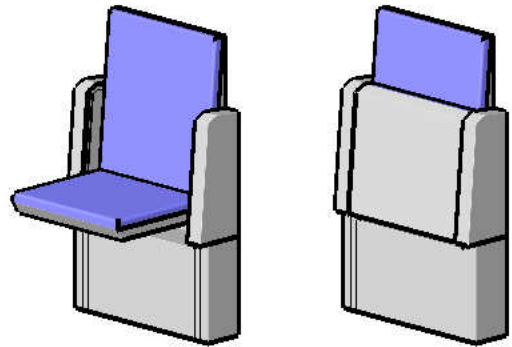

Model 117-71
Dialog XXL
 Single seat, floor mounted

total weight: 33 kg

recommended hole pattern