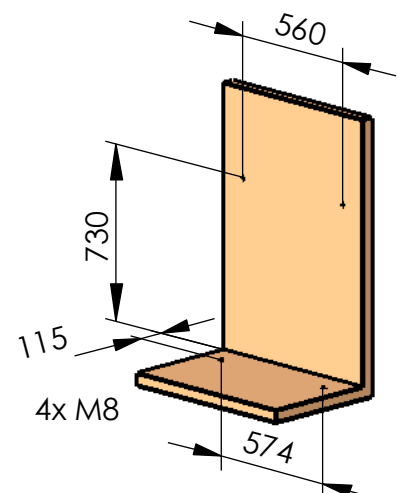

Model 117-71
Dialog XXL
 Single seat, floor mounted

total weight: 33 kg

recommended hole pattern