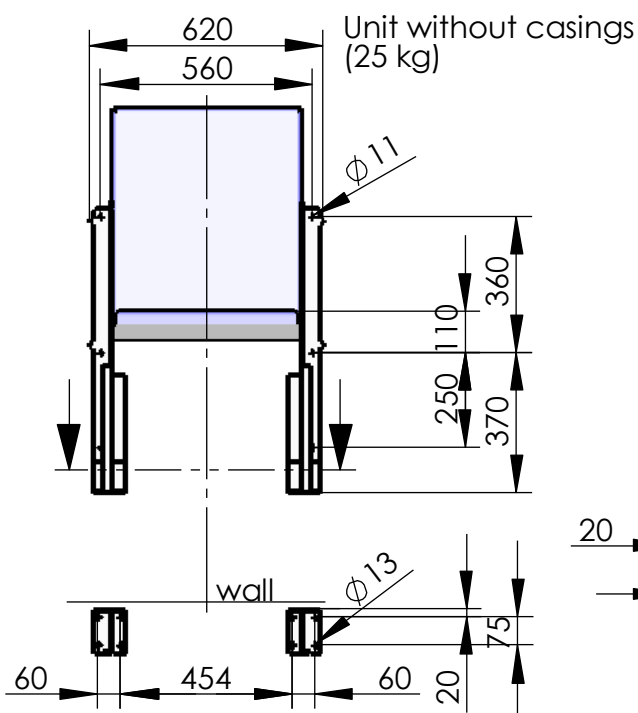

Model 117-71
Dialog XXL
 Single seat, floor mounted

total weight: 33 kg

recommended hole pattern