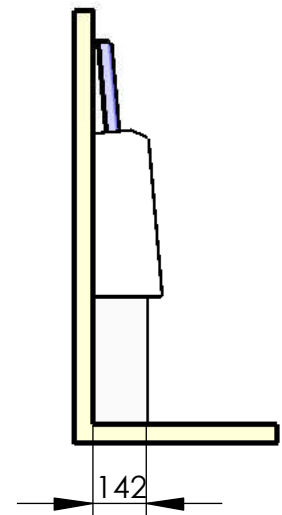

Model 117-71
Dialog XXL
 Single seat, floor mounted

total weight: 33 kg

recommended hole pattern