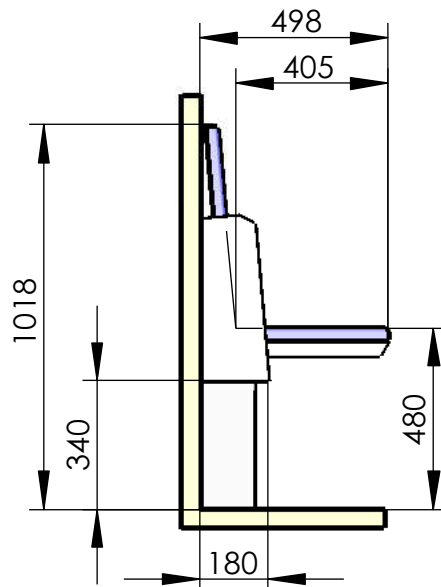

Model 117-71
Dialog XXL
 Single seat, floor mounted

total weight: 33 kg

recommended hole pattern