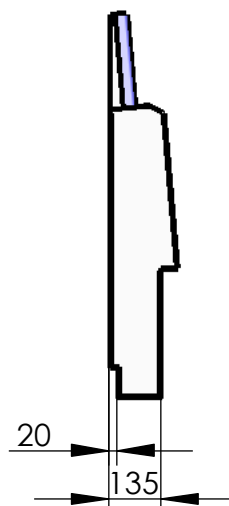

Model 117-71
Dialog XXL
 Single seat, floor mounted

total weight: 33 kg

recommended hole pattern